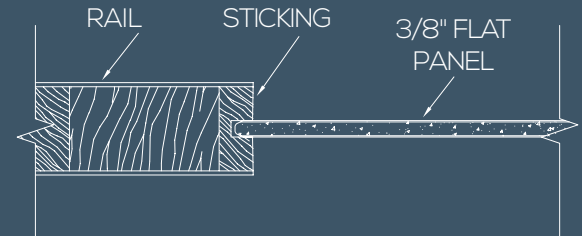

8120 FP CHALKBOARD

8082 FP

8055 FP

8021 FP BIFOLD

DOOR PROFILE

SHAKER FLAT PANEL DOORS

FLAT PANEL DOORS

EXPLORE OUR ONLINE TOOLS AT [SIMPSONDOOR.COM/DESIGN-TOOLS](https://www.simpsondoor.com/design-tools)