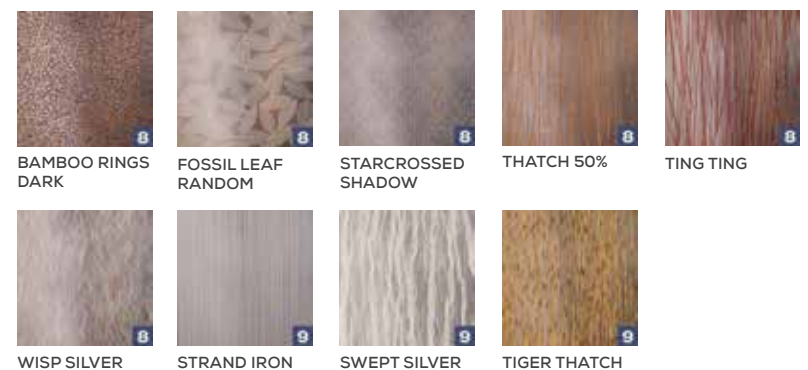

RESIN OPTIONS

(forinteriordooronly)

The panels are made with translucent resins and encapsulated materials to create unique, showpiece doors. Choose from natural or textile materials to design the perfect look for your home.