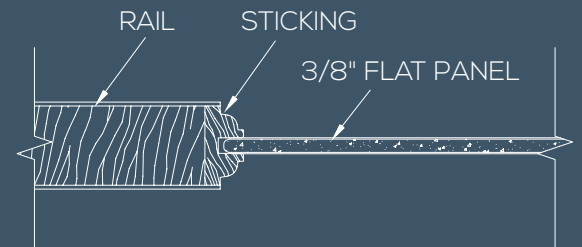

8120 FP CHALKBOARD

8082 FP

8055 FP

8021 FP BIFOLD

DOOR PROFILE

SHAKER FLAT PANEL DOORS

FLAT PANEL DOORS

EXPLORE OUR ONLINE TOOLS AT [SIMPSONDOOR.COM/DESIGN-TOOLS](https://www.simpsondoor.com/design-tools)