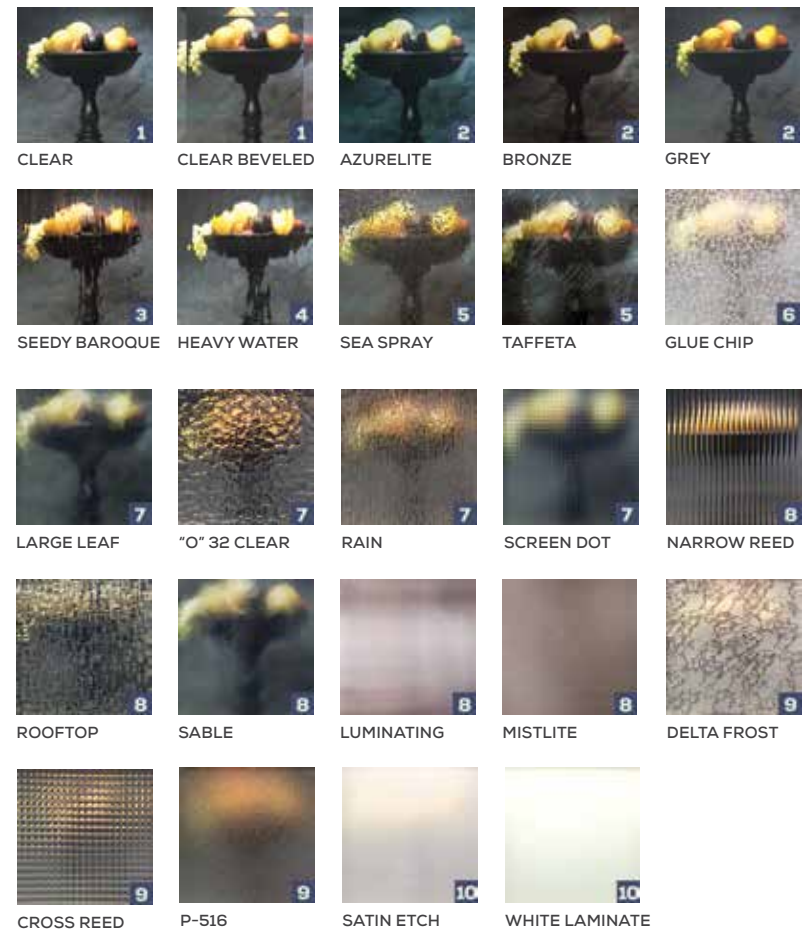

VIEW ALL **INTERIOR FRENCH DOORS**
simpsondoor.com/interiorfrench

1501

Shown in cherry with optional shaker sticking and satin etch glass

1501

Shown in sapele mahogany with 1701 sidelight

GLASS OPTIONS

Pick the tempered glass or resin panel (interior doors only) that is right for you. You may feel that an abundance of natural light is the way to go, or a better fit may be glass with greater privacy. Just keep in mind that we have an option that suits your style (number on glass refers to the privacy rating).