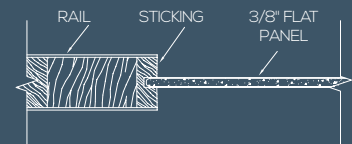

INTERIOR PANEL, BARN & BIFOLD DOORS

As life goes through your home, you need the right doors to be part of it. Our interior panel and bifold doors are created with the same level of care and craftsmanship that goes into every other Simpson door. The inside of your home has to feel just right, and we'll help you create that special atmosphere.

VIEW ALL **INTERIOR PANEL & BIFOLD DOORS**
simpsondoor.com/interiorpanel

SHAKER STYLE FLAT PANEL DOORS

DOOR PROFILE

SHAKER FLAT PANEL DOORS

Matching 20-minute fire-rated doors are available for all designs to complete your house package. Visit simpsondoor.com/fire-rated for more information.

DOOR OPTIONS INCLUDE (SEE [SIMPSONDOOR.COM/OPTIONS](http://simpsondoor.com/options)):

*AVAILABLE IN TWO AND FOUR DOOR UNITS