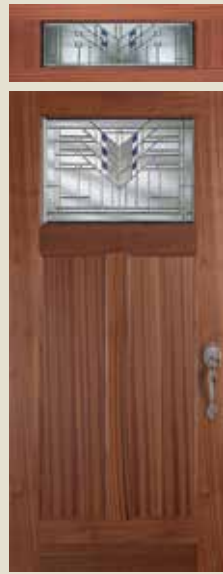

VIEW ENTIRE **CRAFTSMAN COLLECTION**
simpsondoor.com/craftsman

6861
with 6175 sidelight

TEST DRIVE **YOUR DOOR**
simpsondoor.com/testdrive

HOLBROOK® II

6821 door, 6784 transom, shown in sapele mahogany with silver caming. Privacy Rating 5.