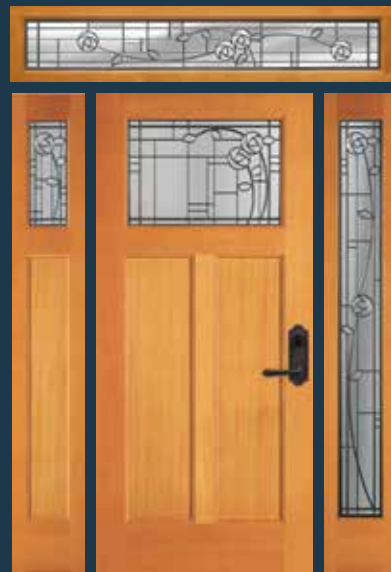

FOUR SQUARE™ II

6961* door, 6179* (left) and 6176* (right) sidelights, 6786* transom with black caming. Privacy Rating 5.