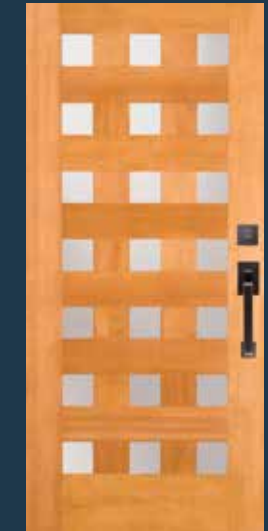

7421 IG
with optional shaker sticking

EXPLORE OUR ONLINE TOOLS AT SIMPSONDOOR.COM/DESIGN-TOOLS