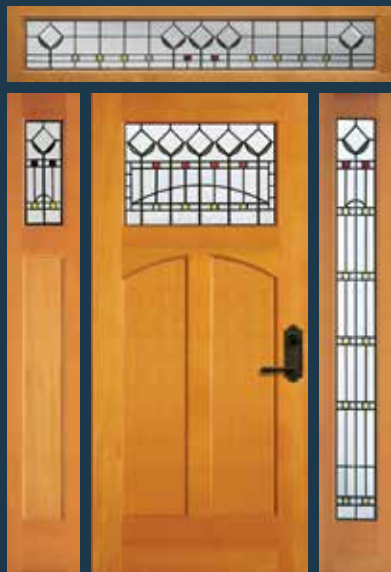

SCOTTSDALE CACTUS™ III

6982 door, 6182 (left) and 6185 (right) sidelights, 6782 transom with black caming. Privacy Rating 7.

6801

with optional angled mutt, 6170 sidelight with clear insulated glazing

WATERBARRIER® TECHNOLOGY
simpsondoor.com/waterbarrier