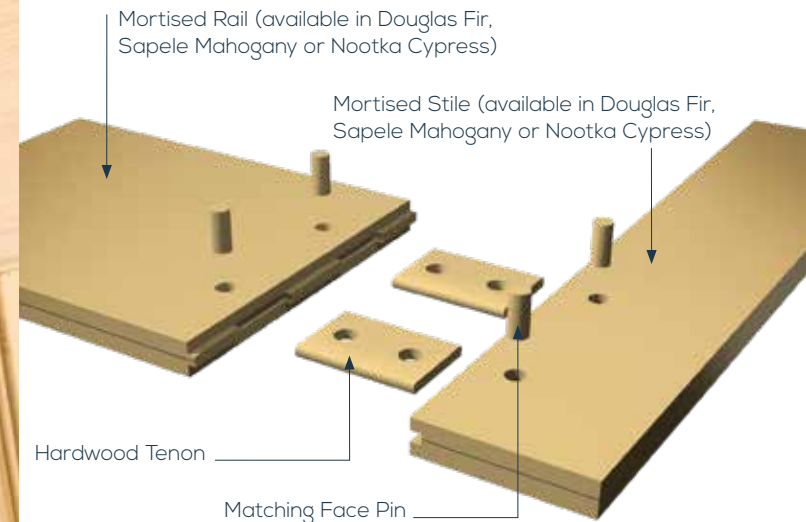

EXTENDED WARRANTY

- 10-year warranty on doors made from Douglas Fir, Sapele Mahogany and Nootka Cypress
- No building overhang required

UNBEATABLE CONSTRUCTION

- Mortise-and-tenon joinery with face-driven pins
- Two-piece laminated stile-and-rail construction
- Divided lite doors made with SDL construction
- Design pressure ratings of DP50