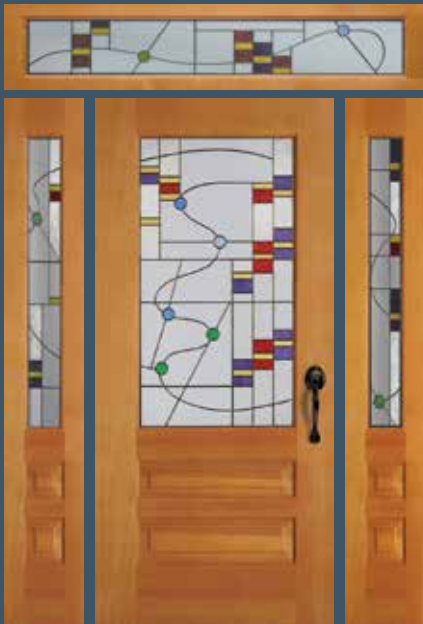

FULL BLOOM™

4612* door, 4613* (left) and 4614* (right) sidelights, 4778* transom with black coming. Privacy Rating 6.