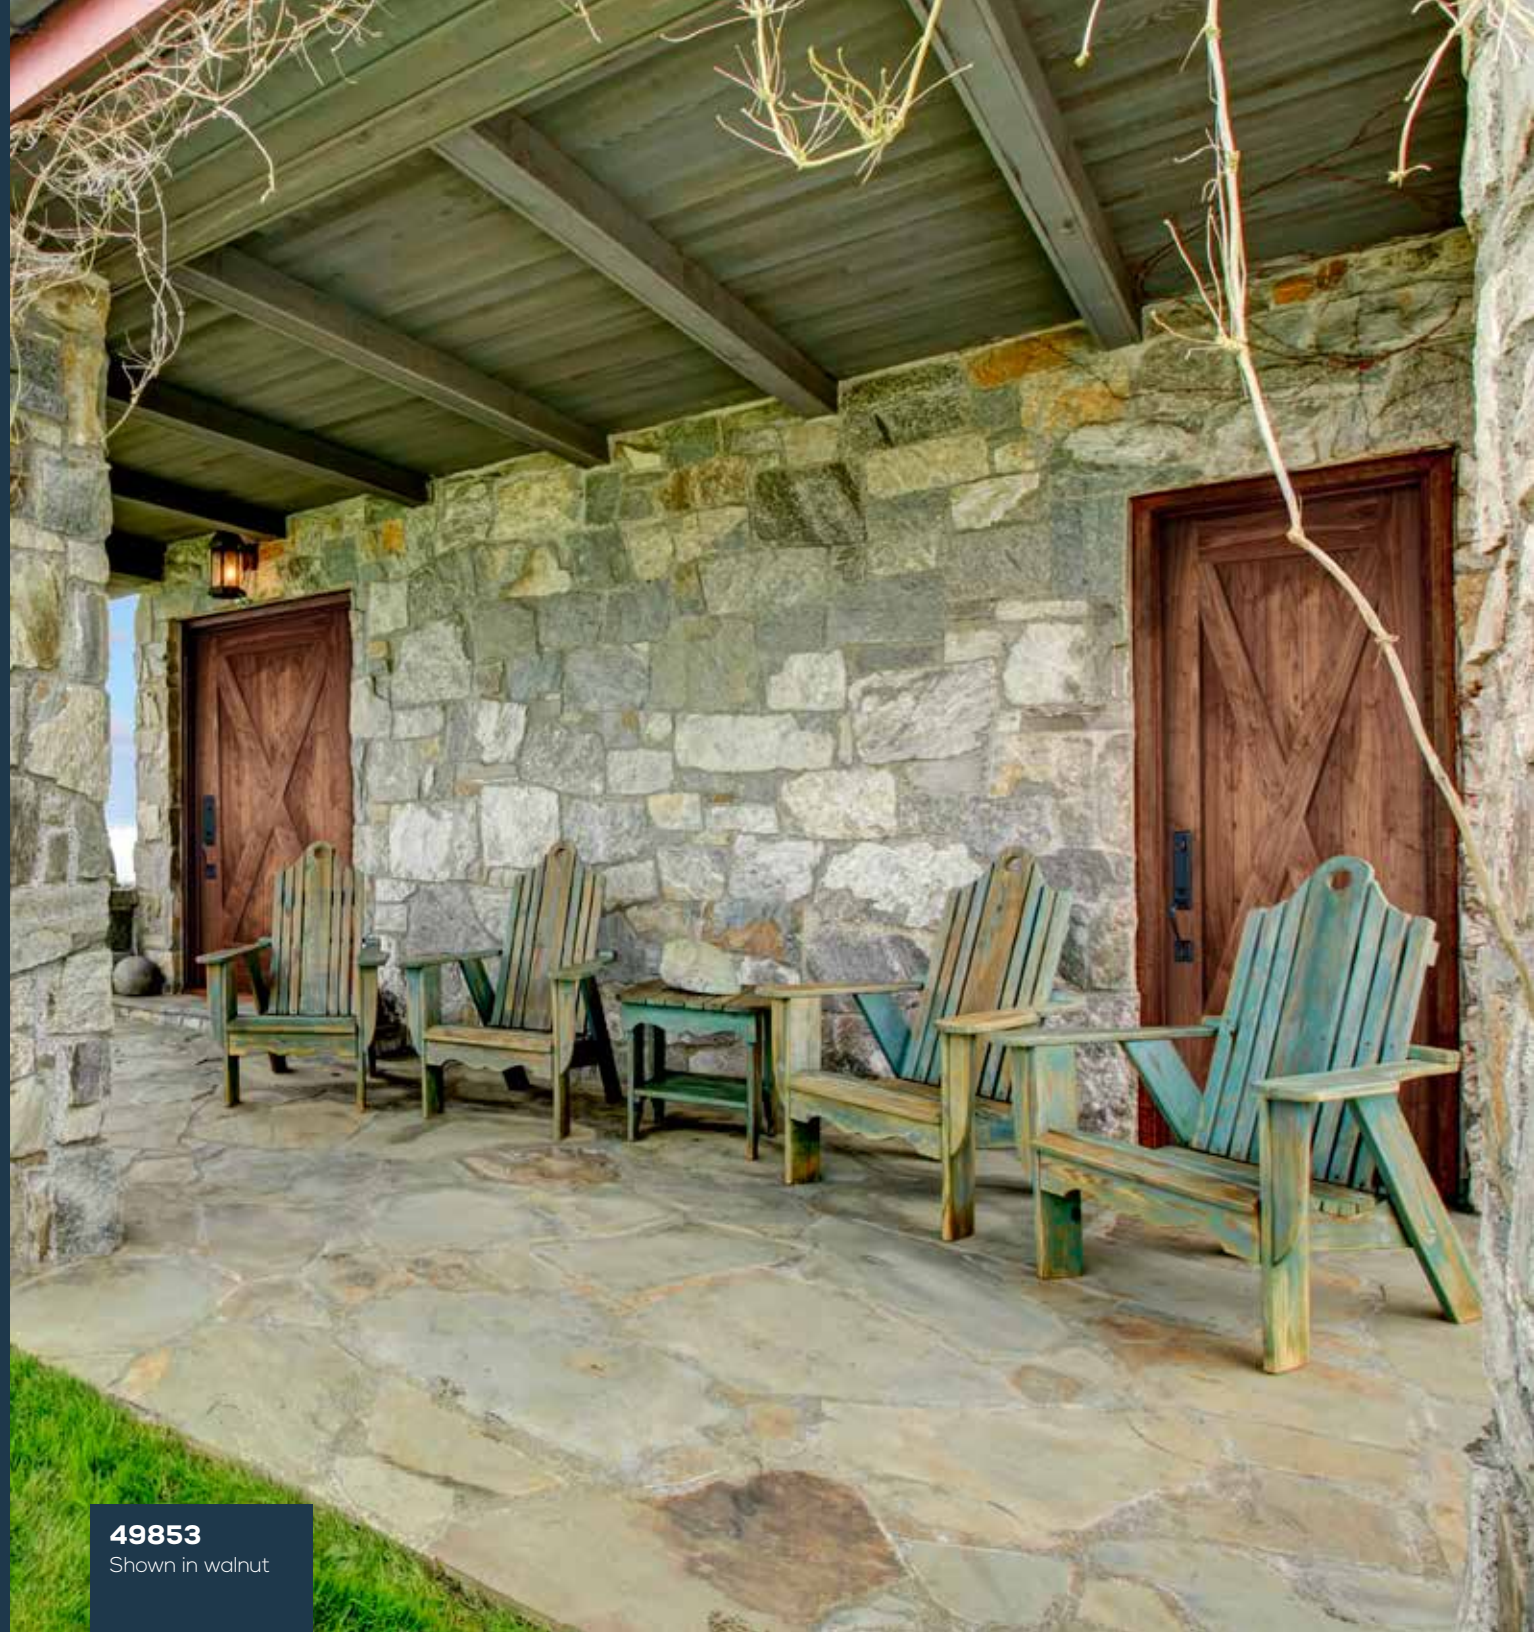

49853
Shown in walnut