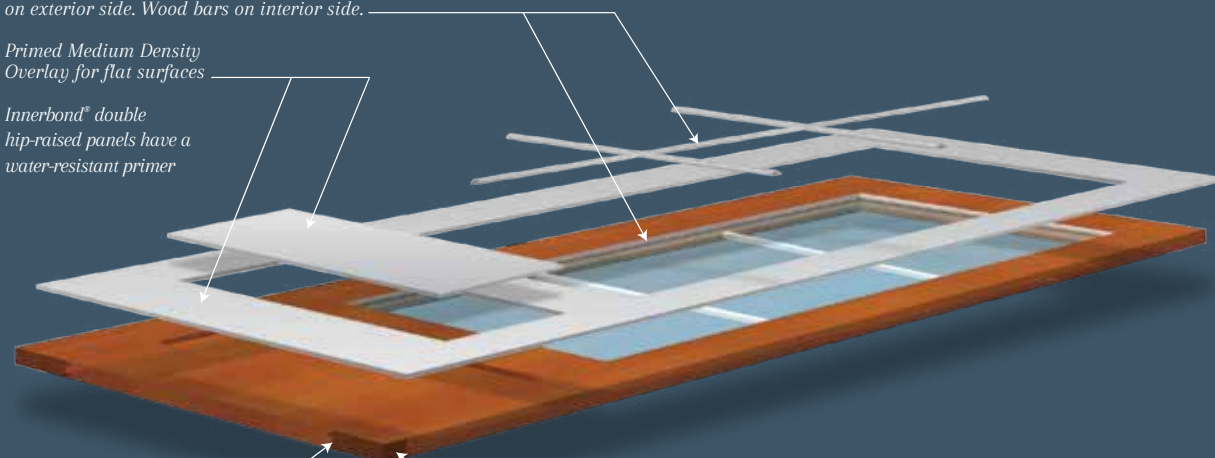

WEATHER SEAL™ PROCESS

Entire stile-and-rail joints coated and bonded to decrease the possibility of water infiltration

ULTRABLOCK® TECHNOLOGY

Composite block material finger-jointed into the bottom of the stiles

ULTRABLOCK® TECHNOLOGY

A long time favorite of Simpson's most discriminating customers, UltraBlock® technology adds a water-resistant composite block in the bottom of the door stiles, where water infiltration can occur in a tough exposure. Our exclusive Weather Seal™ process provides additional protection against moisture penetrating the bottom rail. It's our answer to the galoshes you splashed around in as a kid.