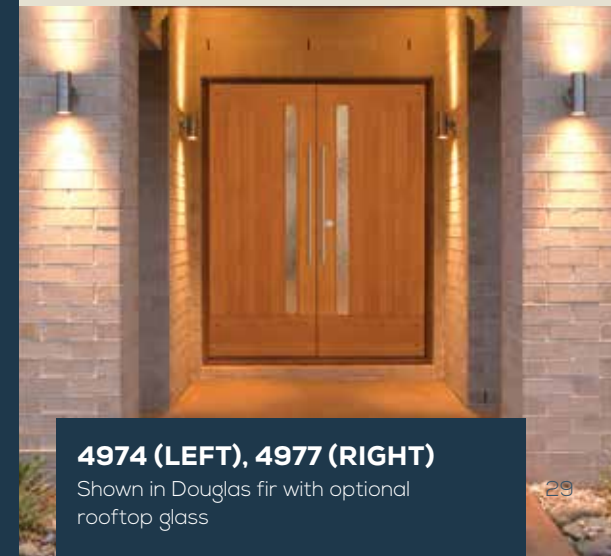

4974 (LEFT), 4977 (RIGHT)
Shown in Douglas fir with optional rooftop glass