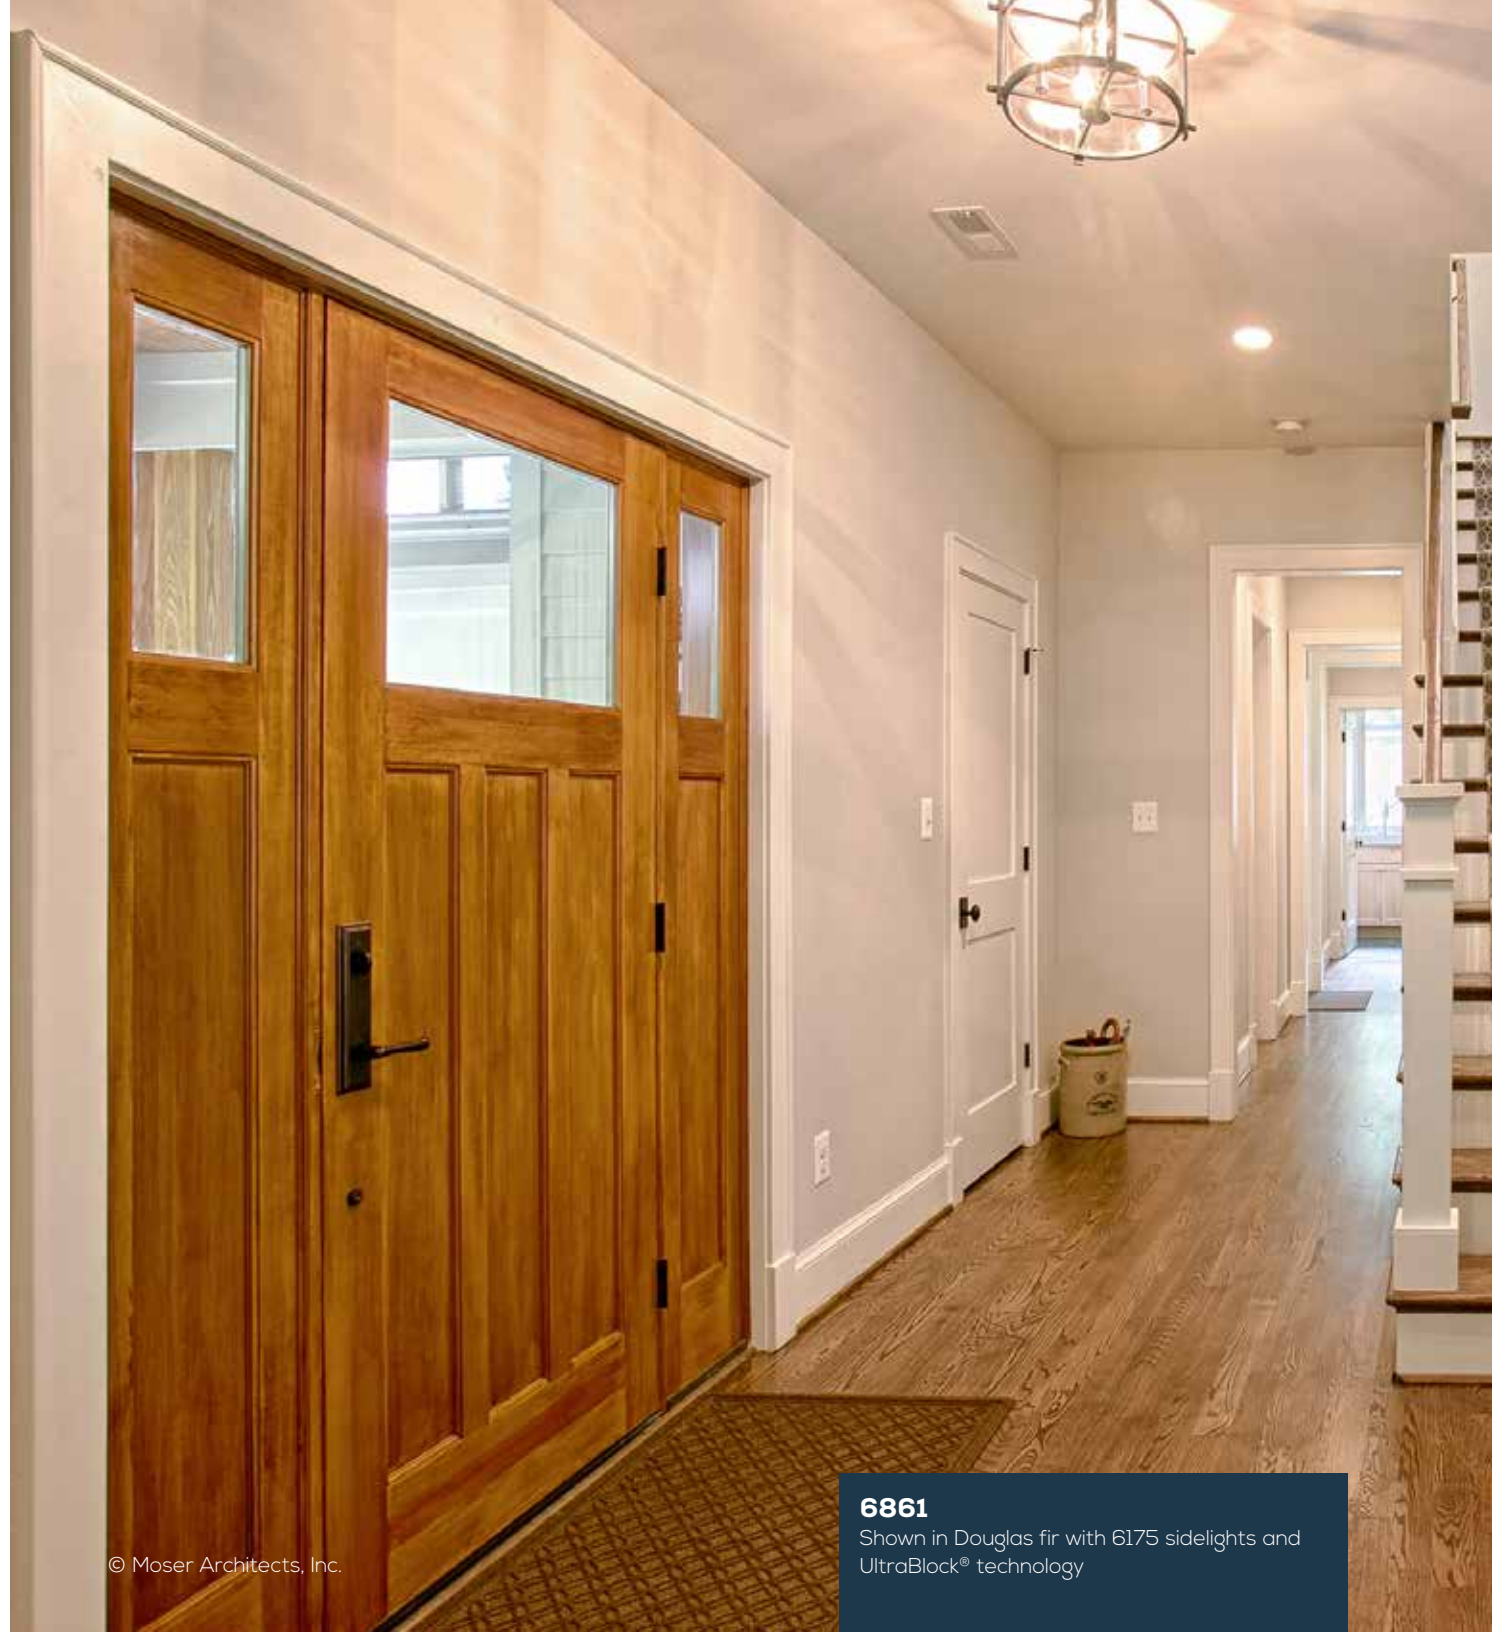

VIEW ENTIRE **CRAFTSMAN COLLECTION**
simpsondoor.com/craftsman

6861
with 6175 sidelight

TEST DRIVE **YOUR DOOR**
simpsondoor.com/testdrive

HOLBROOK® II

6821 door, 6784 transom, shown in sapele mahogany with silver caming. Privacy Rating 5.