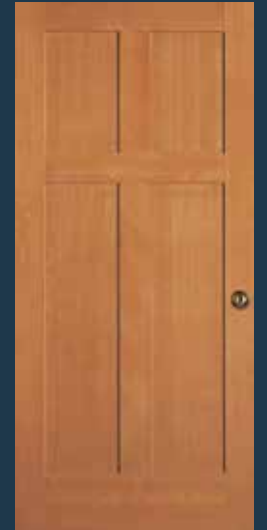

7255

WATERBARRIER® TECHNOLOGY
simpsondoor.com/waterbarrier

SHAKER SERIES FLAT PANEL DOORS

70720

70782

70784

70760
Shown in cherry

70762