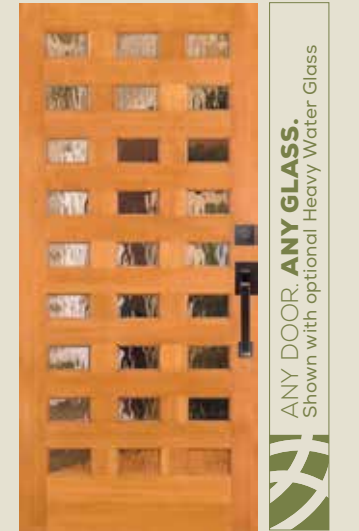

7403 IG
with 7813 sidelight

7404 IG
Shown in cherry with 7814 sidelight
and optional shaker sticking

7405 IG
with 7815 sidelight and optional
rain glass. Privacy Rating 7.

ANY DOOR. **ANY GLASS.**
Shown with optional Rain Glass

7406 IG
with 7816 sidelight and optional
shaker sticking

7407 IG
Shown in white birch with
7817 sidelight and optional
shaker sticking

7408 IG
with 7818 sidelight and optional
shaker sticking

7409 IG
with 7819 sidelight and optional shaker
sticking and P-516 glass. Privacy Rating 9.

ANY DOOR. **ANY GLASS.**
Shown with optional P-516 Glass

7410 IG
Shown in walnut with 7810 sidelight
and optional shaker sticking

7411 IG
with 7811 sidelight

7427 IG
with optional heavy
water glass.
Privacy Rating 4.