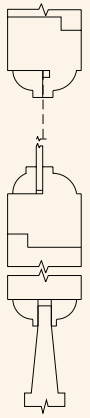

Ovolo Profile

We use specialty hardware on our screen/storm doors because of the innovation, durability, and compatibility with our products.

Equip your door with a Greenstar® Double Closer Set made specifically for heavier full-view screen/storm doors!