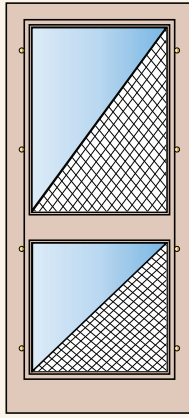

SCT-20

We use specialty hardware on our screen/storm doors because of the innovation, durability, and compatibility with our products.

Equip your door with a Greenstar® Double Closer Set made specifically for heavier full-view screen/storm doors!

Choose from a variety of Emtek® or Baldwin® hardware to complete the look and functionality of your custom screen/storm door. Both are made with the finest materials and complement our doors. Ask your door expert about the assortment of finish options available!

EMTEK®
BALDWIN®

THE UPSTATE DOOR DIFFERENCE

To our customers--whether architects, builders, dealers, or homeowners--"one source" may mean different things; but for everyone, it means that we have the resources and expertise to be your trusted partner. We will guide you, understand your specifications, build to your design needs, and help you extend your design from the entryway through the entire home. We deliver quality product, on time and in perfect condition. When your design requires heirloom-quality doors, choose Upstate Door.