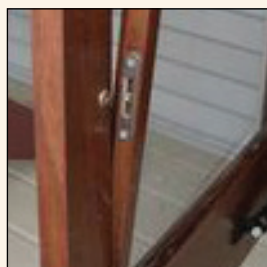

Screen/Storm panel removal access

THE UPSTATE DOOR DIFFERENCE

To our customers--whether architects, builders, dealers, or homeowners--"one source" may mean different things; but for everyone, it means that we have the resources and expertise to be your trusted partner. We will guide you, understand your specifications, build to your design needs, and help you extend your design from the entryway through the entire home. We deliver quality product, on time and in perfect condition. When your design requires heirloom-quality doors, choose Upstate Door.