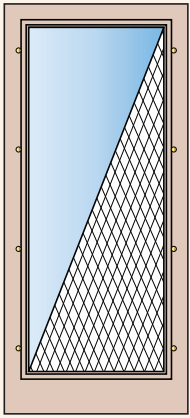

SCT-10

We use specialty hardware on our screen/storm doors because of the innovation, durability, and compatibility with our products.

Equip your door with a Greenstar® Double Closer Set made specifically for heavier full-view screen/storm doors!

Choose from a variety of Emtek® or Baldwin® hardware to complete the look and functionality of your custom screen/storm door. Both are made with the finest materials and complement our doors. Ask your door expert about the assortment of finish options available!

EMTEK®
BALDWIN®

THE UPSTATE DOOR DIFFERENCE

To our customers--whether architects, builders, dealers, or homeowners--"one source" may mean different things; but for everyone, it means that we have the resources and expertise to be your trusted partner. We will guide you, understand your specifications, build to your design needs, and help you extend your design from the entryway through the entire home. We deliver quality product, on time and in perfect condition. When your design requires heirloom-quality doors, choose Upstate Door.