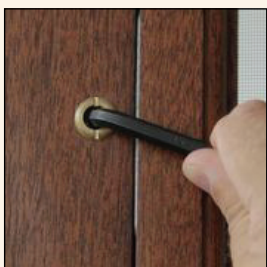

Screen/Storm panel removal access

THE UPSTATE DOOR DIFFERENCE

To our customers--whether architects, builders, dealers, or homeowners--"one source" may mean different things; but for everyone, it means that we have the resources and expertise to be your trusted partner. We will guide you, understand your specifications, build to your design needs, and help you extend your design from the entryway through the entire home. We deliver quality product, on time and in perfect condition. When your design requires heirloom-quality doors, choose Upstate Door.