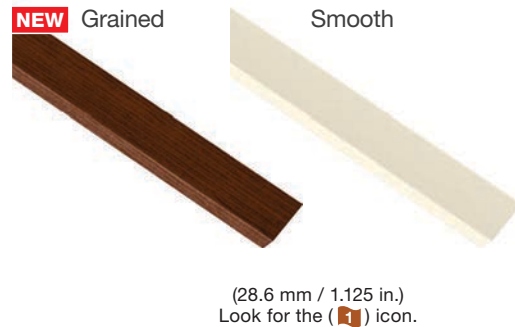

SDL Bar Options