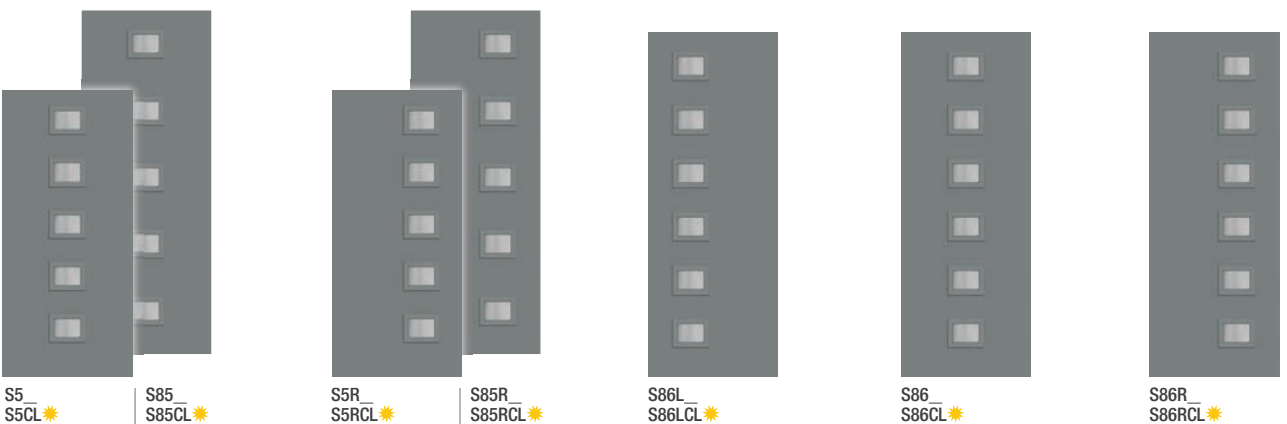

S5_ S5CL *

S85_ S85CL *

S5R_ S5RCL *

S85R_ S85RCL *

S86L_ S86LCL *

S86_ S86CL *

S86R_ S86RCL *

Echo *Continues on next page.*

Privacy & Textured Glass Options

Add the code to the blank in the style number for the desired door and glass combination. For details on glass options, see page 246.

XK = **NEW** Reeded   XE = Satin Etch   XJ = Chinchilla   XN = Granite
XG = Geometric   XC = Chord   XR = Rainglass

Key

- ☀ Low-E Glass (LE)
- Black Nickel Caming (1D)
- 6 WBDR / HVHZ Options
- E Elevated 10" Bottom Rail Options