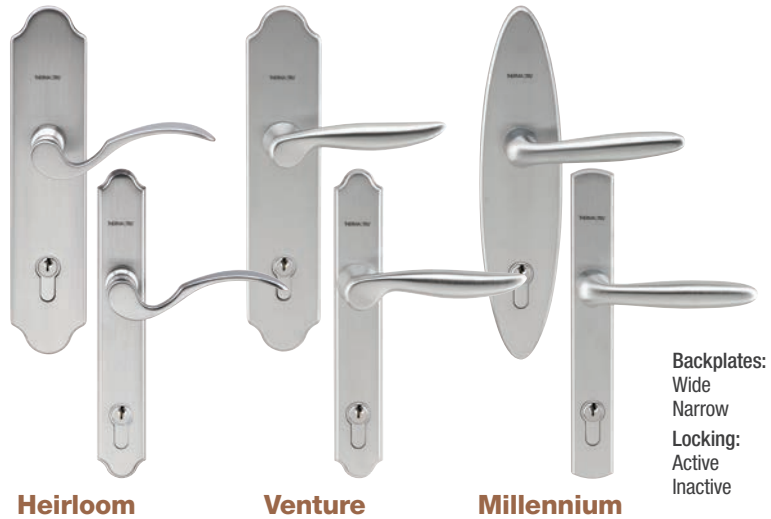

### Finish Options

**Heirloom**

**Venture**

**Millennium**

Backplates:  
Wide  
Narrow  
Locking:  
Active  
Inactive