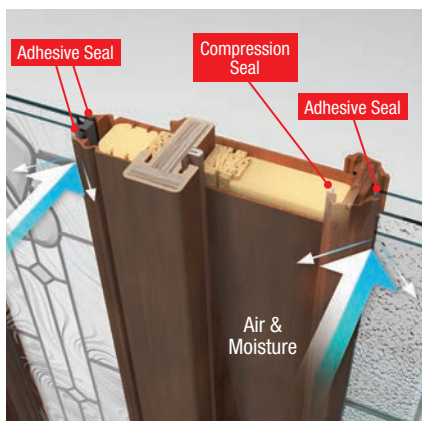

6 Lip-lite frame (shown right) features a **compression seal** against weather on the outside of the **door** and an **adhesive seal** against weather on the outside of the **glass**. **Flush-glazed glass** (shown left) is built directly into the door without a Lip-lite frame, featuring a **high-performance adhesive weather seal** inside and out.