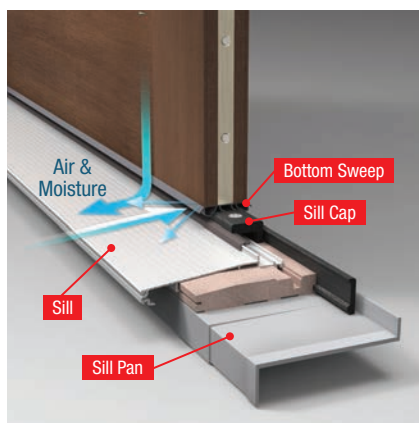

2 Sill and bottom sweep form a tight seal against wind-driven moisture infiltration at the bottom of the door system and help channel moisture away from the home. **Sill pan** (recommended) adds an extra layer of protection to help keep moisture away from the subfloor.