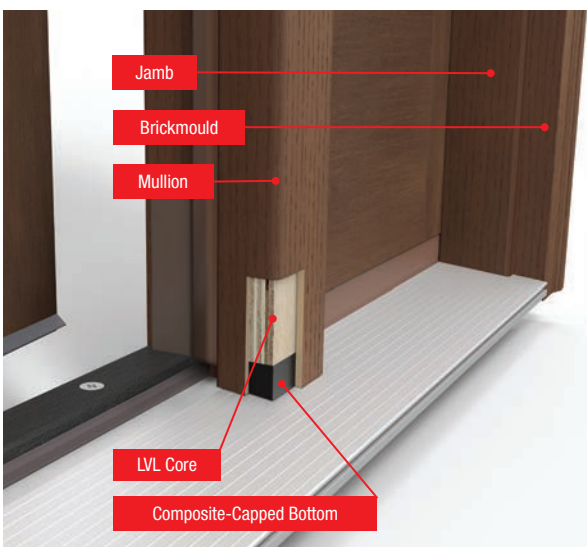

**6 Lip-lite frame** (shown right) features a **compression seal** against weather on the outside of the **door** and an **adhesive seal** against weather on the outside of the **glass**. **Flush-glazed glass** (shown left) is built directly into the door without a Lip-lite frame, featuring a **high-performance adhesive weather seal** inside and out.