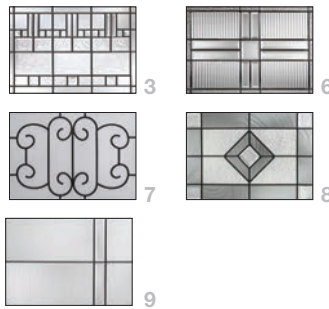

Available for Ari.

Available for Echo.

- 1 Blackstone®
- 2 Crystalline™
- 3 Sedona
- 4 Salinas®
- 5 Avonlea®
- 6 Saratoga™
- 7 Riserva®
- 8 Pembridge™
- 9 Axis®