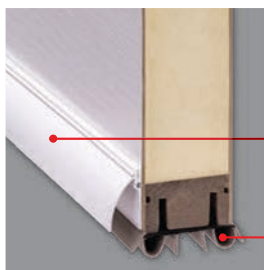

Rain Deflector

Bottom Sweep

Bottom of door;
exterior view.