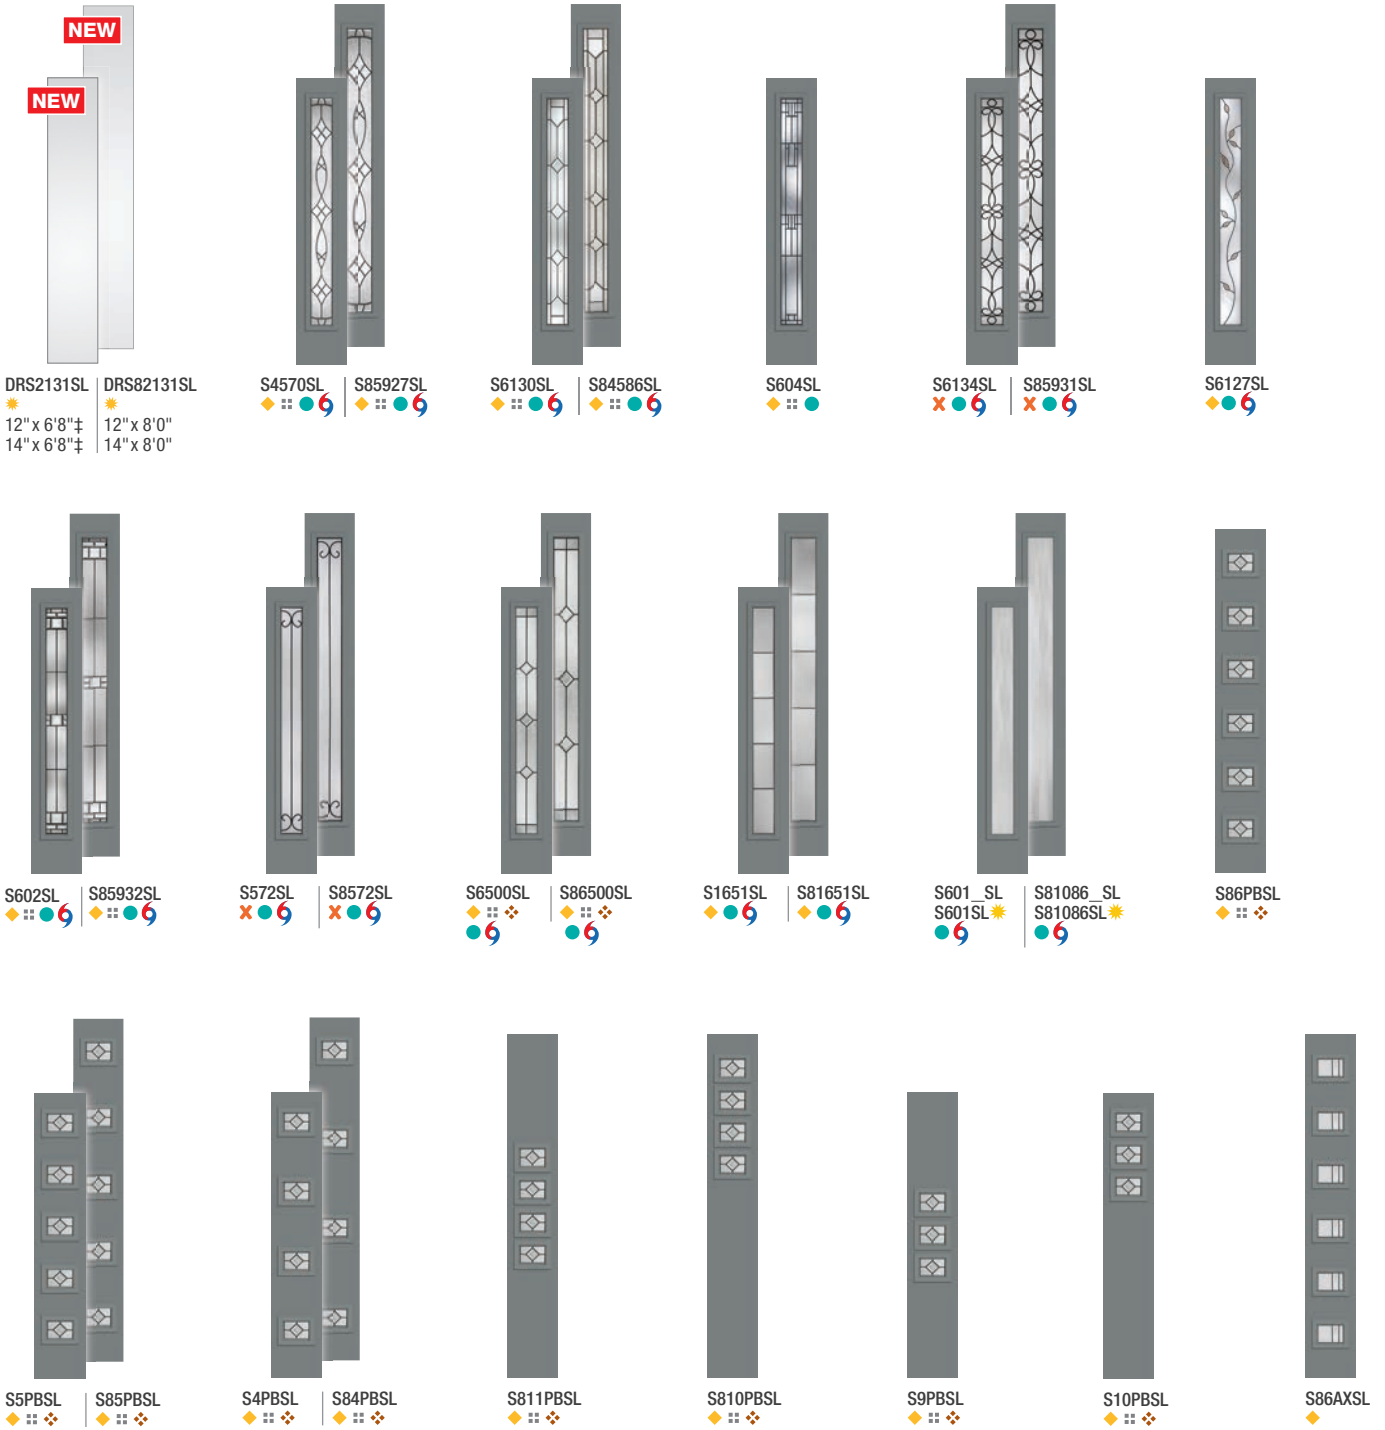

Sidelites

Note: Product images show exterior side of door.

Sidelites *Continue on next page.*

Privacy & Textured Glass Options

Add the code to the blank in the style number for the desired door and glass combination. For details on glass options, see page 246.

XK = **NEW** Reeded   XE = Satin Etch   XJ = Chinchilla   XN = Granite
XG = Geometric   XC = Chord   XR = Rainglass

Key

- Low-E Glass (LE)
- Black Nickel Caming (1D)
- Brushed Nickel Caming (1C)
- Brass Caming (1A)
- Wrought Iron (1W)
- Vented Sidelite (No Impact)
  (6'8" only in 12" & 14")
  (8'0" only in 14")
- WBDR / HVHZ Options
- Elevated 10" Bottom Rail Options