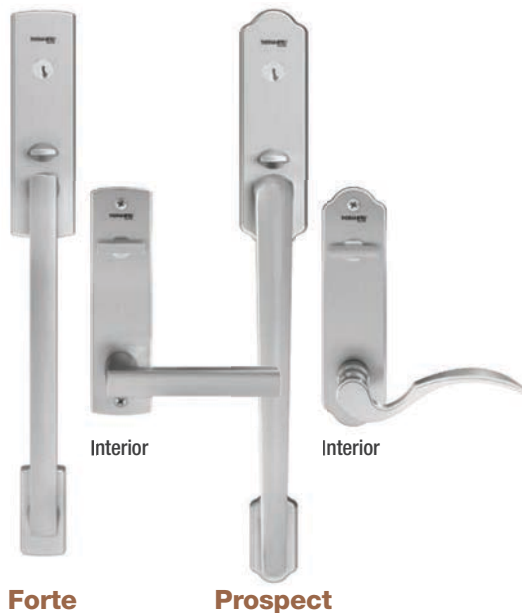

Handleset Options for Standard Door MPLS

Designed to complement Therma-Tru® door styles from traditional to contemporary.

Forte

Prospect