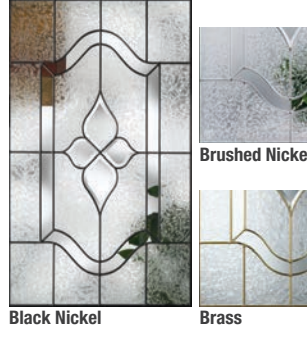

Black Nickel   Brass
Concorde™
Glass Privacy Rating: **8**