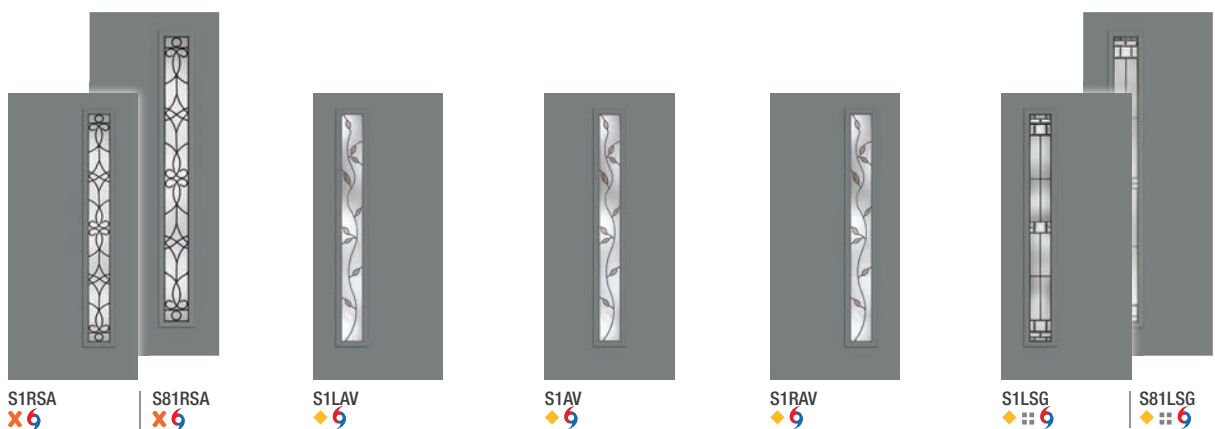

Línea *Continues on next page.*

Privacy & Textured Glass Options
Add the code to the blank in the style number for the desired door and glass combination. For details on glass options, see page 246.

XK = **NEW** Reeded   XE = Satin Etch   XJ = Chinchilla   XN = Granite
XG = Geometric   XC = Chord   XR = Rainglass

Key

- ★ Low-E Glass (LE)
- Black Nickel Caming (1D)
- Brushed Nickel Caming (1C)
- Brass Caming (1A)
- ✕ Wrought Iron (1W)
- ⊞ WBDR / HVHZ Options