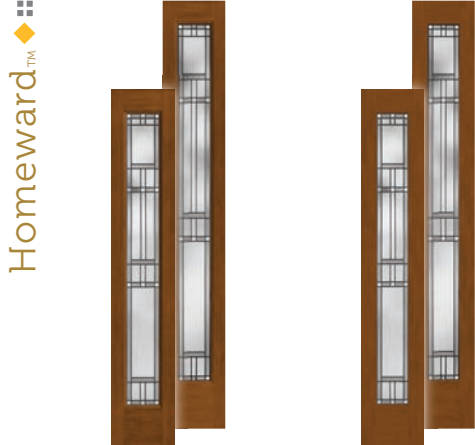

Homeward™
Fir* | **Fir***
CCA3401SL | CCA3501SL | CCA2420SL | CCA82420SL
▲ | ▲ | ● | ●
12" x 6'8" | 12" x 8'0" | 12" x 6'8" | 12" x 8'0"
14" x 6'8" | 14" x 8'0" | 14" x 6'8" | 14" x 8'0"