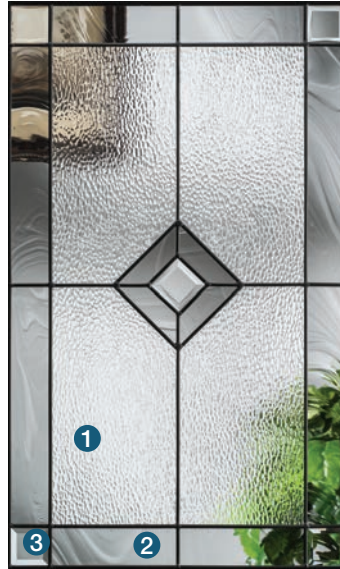

Pembridge™

Simplistic in its design, Pembridge features a field of **1** hammered glass framed by **2** gray baroque glass and **3** multifaceted bevels. A central diamond shape adds a decorative touch.

Note: The use of gray baroque glass varies based on glass size.

Black Nickel