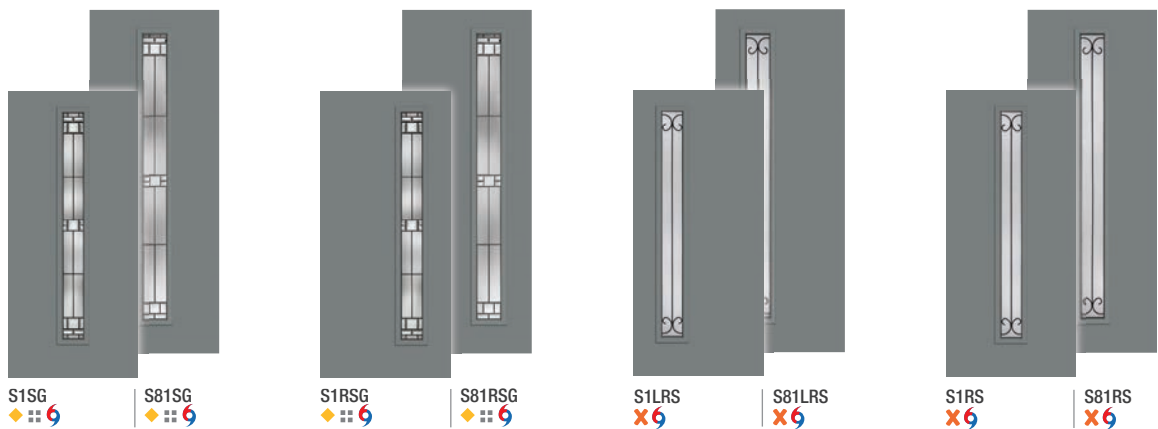

Línea *Continues on next page.*

Privacy & Textured Glass Options
Add the code to the blank in the style number for the desired door and glass combination. For details on glass options, see page 246.

XK = **NEW** Reeded   XE = Satin Etch   XJ = Chinchilla   XN = Granite
XG = Geometric   XC = Chord   XR = Rainglass

Key

- ★ Low-E Glass (LE)
- Black Nickel Caming (1D)
- Brushed Nickel Caming (1C)
- Brass Caming (1A)
- ✕ Wrought Iron (1W)
- ⊞ WBDR / HVHZ Options