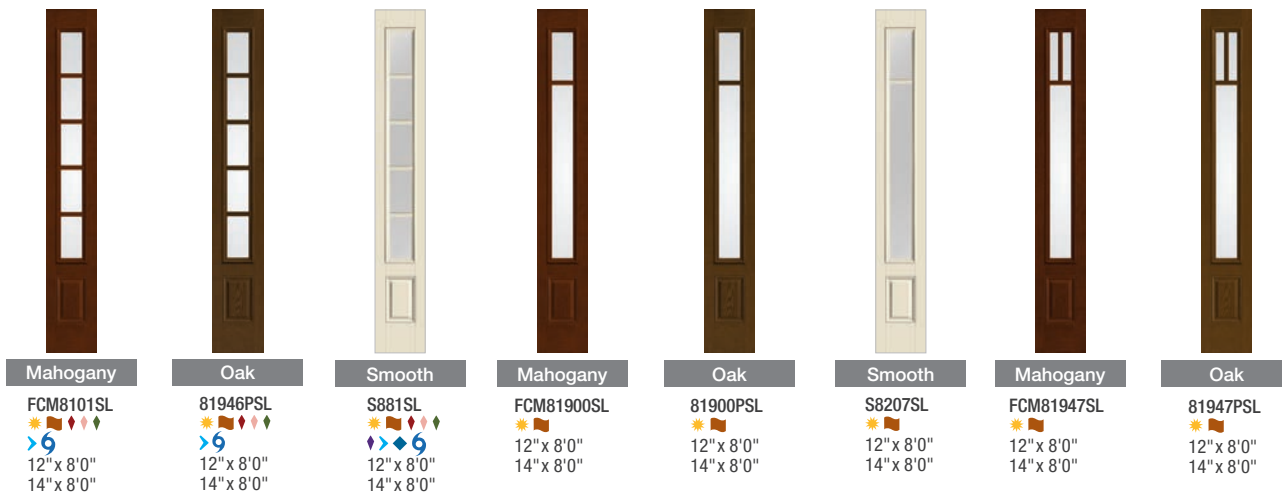

### Privacy & Textured Glass Options

Add the code to the blank in the style number for the desired door and glass combination. For details on glass options, see page 129.

XK = **NEW** Reeded    XE = Satin Etch    XJ = Chinchilla    XN = Granite  
 XG = Geometric    XC = Chord    XR = Rainglass