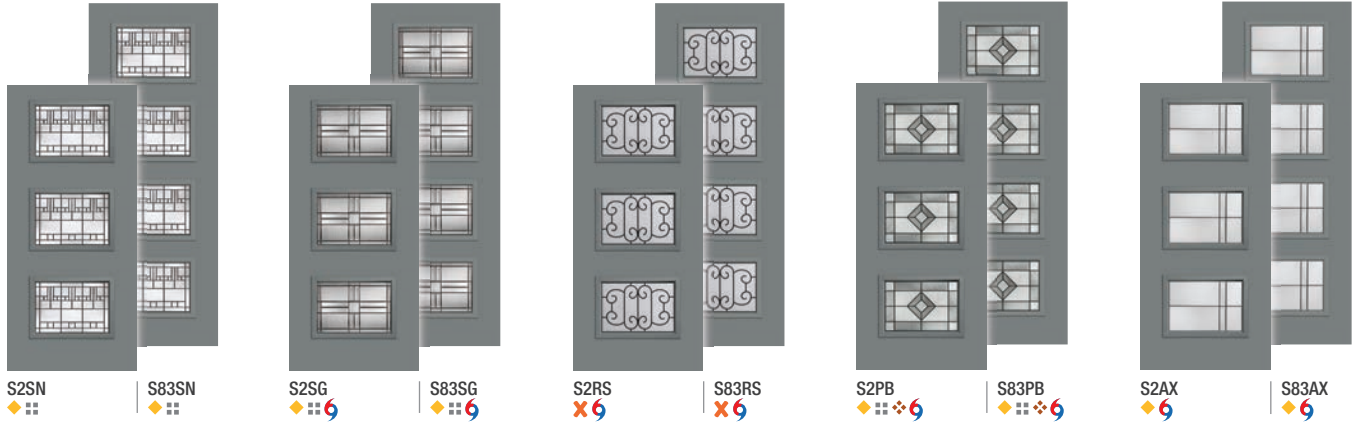

Ari

Note: Product images show exterior side of door.