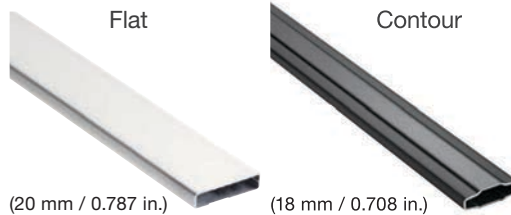

GBG Bar Options