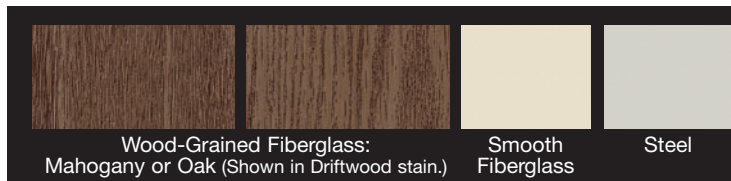

Línea

Note: Product images show exterior side of door.

It's your decision, by design.

Select a look for the door and sidelites. Choose a material. Find an available glass design and frame to complete the statement. Stain or paint it any color. Explore all the possible combinations at thermatru.com/pulse.

Note: Door and sidelite styles shown in smooth fiberglass with flat lite frame. To see styles in other material choices, go to thermatru.com/pulse.

Note: See page 293 for important product details that may help with your purchase decision.
Top: Pulse Ari, Axis Glass with Scrolled Lite Frame, Door – S83AX, ©TheHouseDesigners.com