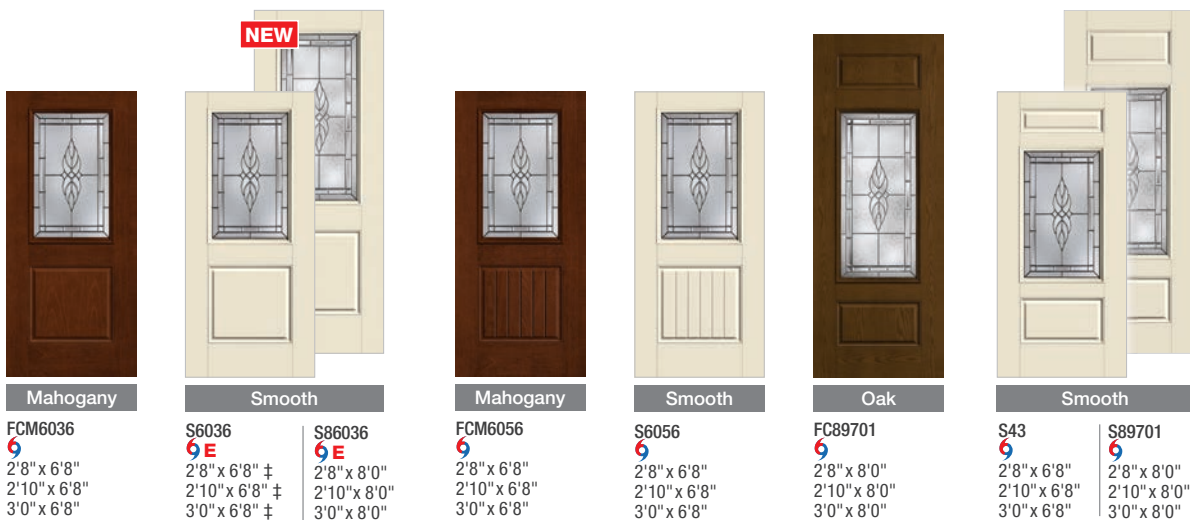

Mahogany

FCM6036
6
2'8" x 6'8"
2'10" x 6'8"
3'0" x 6'8"

NEW

Smooth

S6036
6E
2'8" x 6'8" ‡
2'10" x 6'8" ‡
3'0" x 6'8" ‡

S86036
6E
2'8" x 8'0"
2'10" x 8'0"
3'0" x 8'0"

Mahogany

FCM6056
6
2'8" x 6'8"
2'10" x 6'8"
3'0" x 6'8"

Smooth

S6056
6
2'8" x 6'8"
2'10" x 6'8"
3'0" x 6'8"

Oak

FC89701
6
2'8" x 8'0"
2'10" x 8'0"
3'0" x 8'0"

Smooth

S43
6
2'8" x 6'8"
2'10" x 6'8"
3'0" x 6'8"

S89701
6
2'8" x 8'0"
2'10" x 8'0"
3'0" x 8'0"