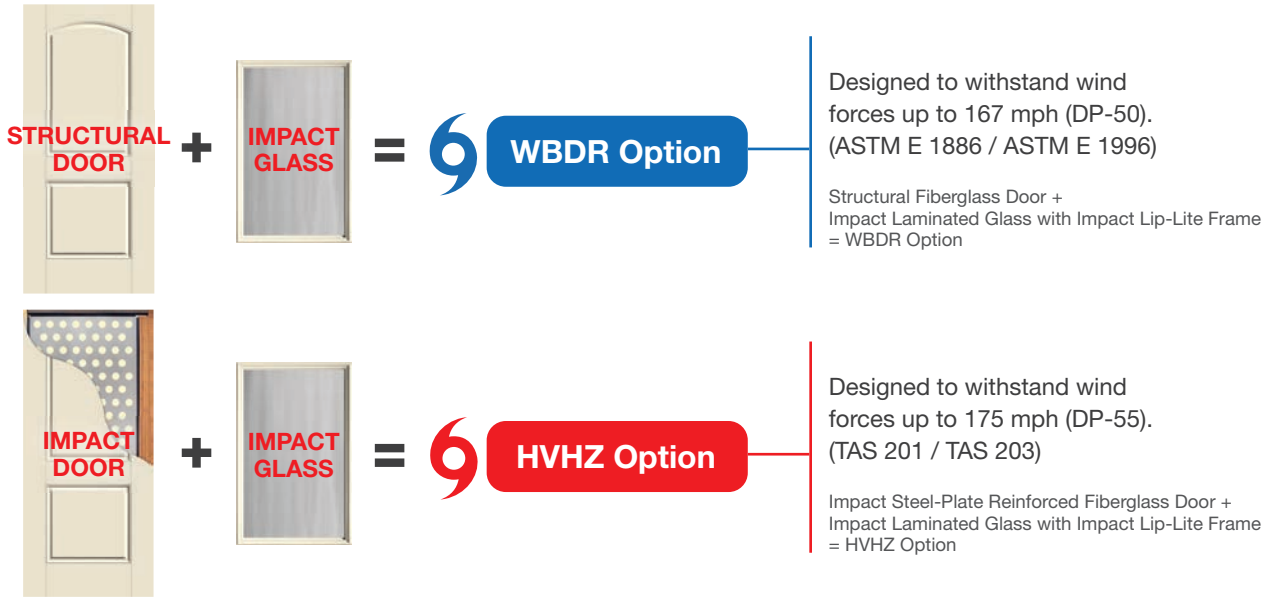

2 Use the icons to find available Therma-Tru® product options in this catalog.

WBDR / HVHZ Options: Look for this icon to find door and sidelite styles that can be configured for WBDR or HVHZ.

3 Verify that there is a Therma-Tru product approval specific to your area for the door system configuration before buying.*

4 Make sure the product is installed in compliance with the product approval to meet building codes.

The performance of the door system depends on how it is installed. Proper installation is required to comply with building codes.

*Product approvals show that the door system meets applicable codes when selected, assembled and installed as instructed. Note: See your Therma-Tru seller or visit www.thermatru.com for product approvals and installation instructions. Always confirm building code requirements in your area before buying. Follow weather and news reports to assess severe weather situations and obey local authorities' shelter and evacuation orders. No product guarantees safety for persons or property, nor makes any premises hurricane- or impact-proof.