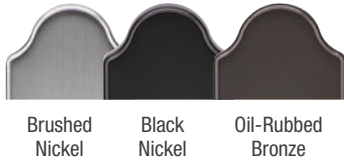

### Finish Options

**Heirloom**

**Venture**

**Millennium**

Backplates:  
Wide  
Narrow  
Locking:  
Active  
Inactive