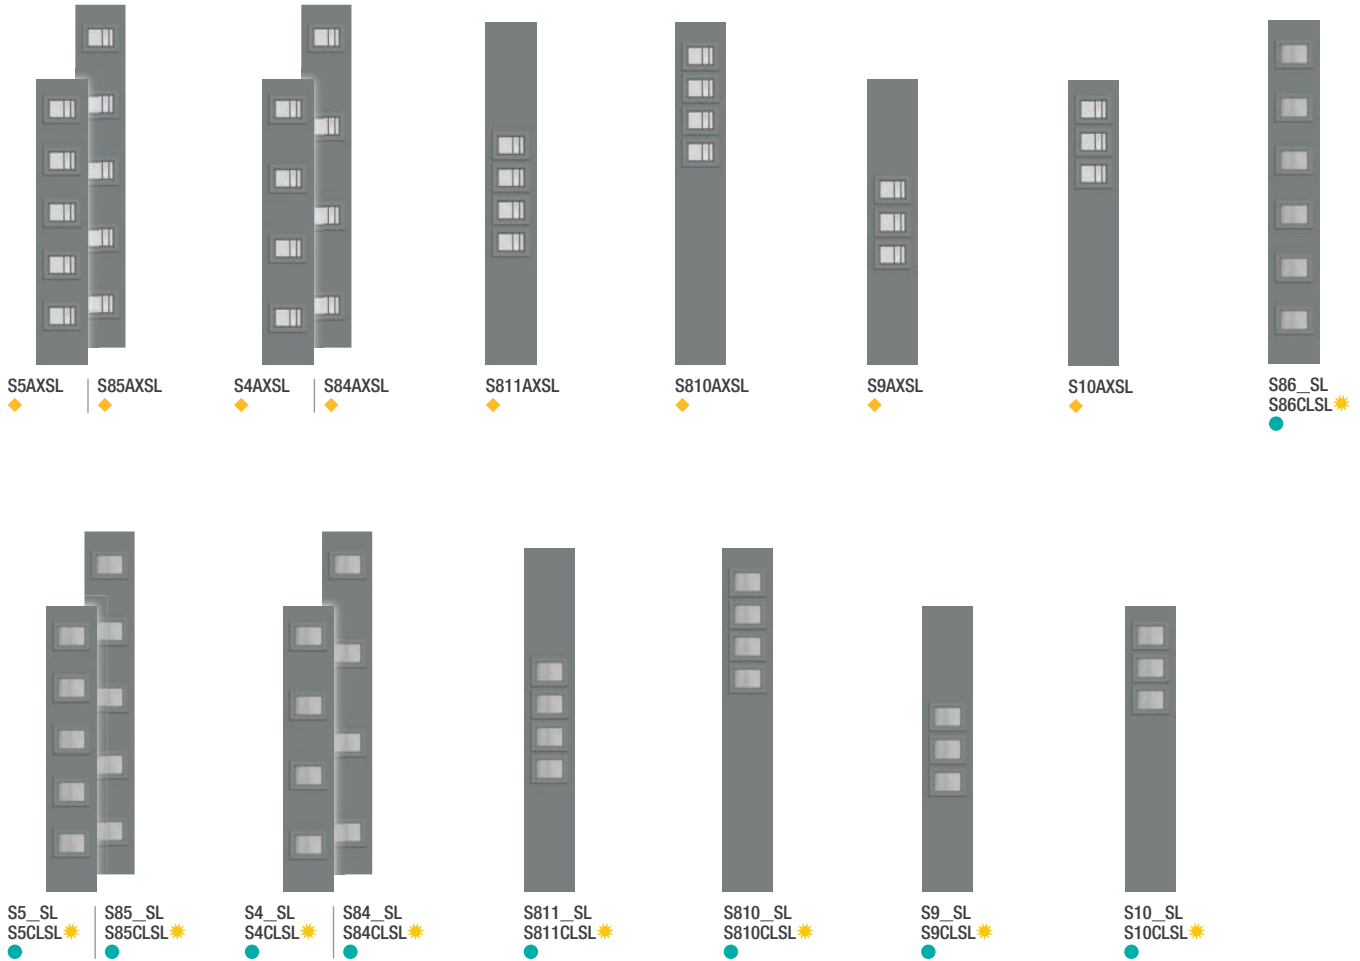

**Sidelites** *Continued*

Pulse®

**Privacy & Textured Glass Options**  
 Add the code to the blank in the style number for the desired door and glass combination. For details on glass options, see page 246.