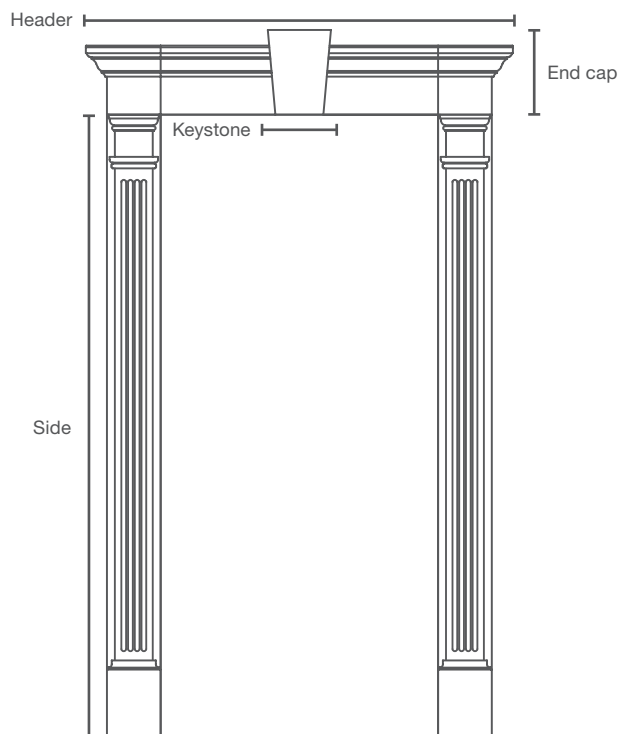

Door Surrounds

Add a beautiful, finished look to the entry with stylish, low-maintenance door surrounds from Therma-Tru. Discover a hand-selected assortment designed to complement the architectural details of virtually any home style. Create a cohesive look in the entry with authentic details for enhanced curb appeal.

Durable style built to last.

- Features a low-maintenance, durable and trimmable polyurethane construction that resists moisture and insects, and won't rot, warp, crack or split like wood. And, it won't expand or contract in extreme temperatures.

- Available in smooth, paintable styles, as well as wood-grained options that can be painted or stained to complement the entry.
- Designed as part of Therma-Tru's complete fiberglass door system and backed by the industry's most comprehensive lifetime limited warranty.