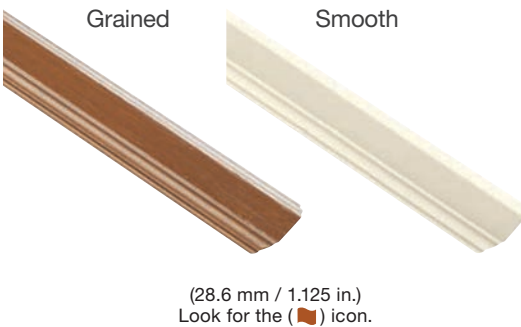

SDL Bar Options