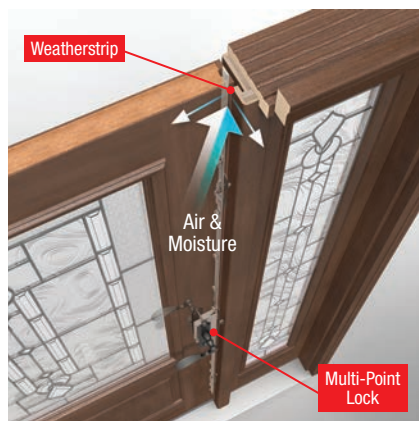

5 Multi-point locking system (recommended) engages the **door** and **frame** at three points from top to bottom, helping to preserve the **weatherstrip's** seal even under wind pressure.