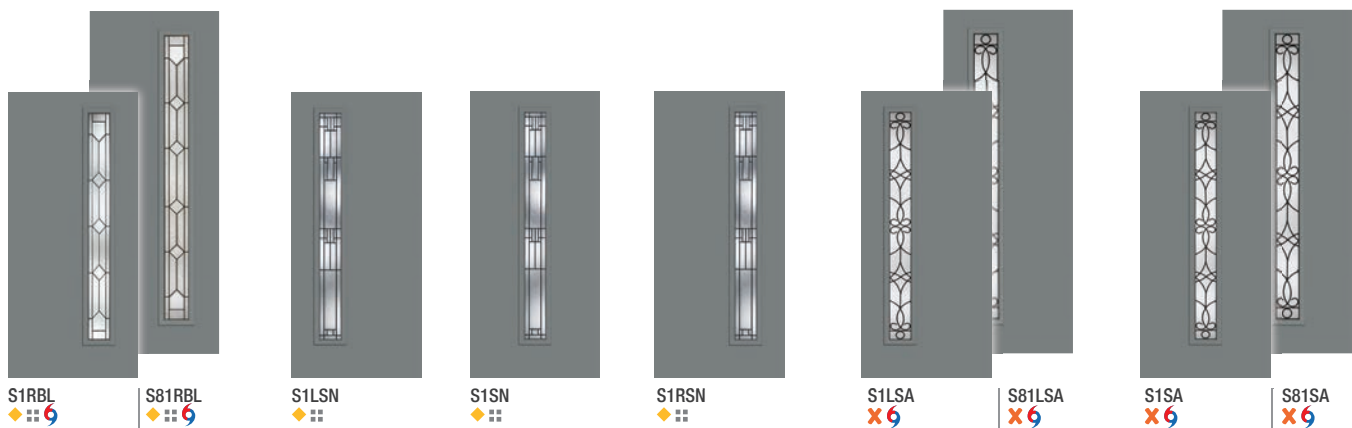

Línea *Continues on next page.*

Privacy & Textured Glass Options
Add the code to the blank in the style number for the desired door and glass combination. For details on glass options, see page 246.

XK = **NEW** Reeded   XE = Satin Etch   XJ = Chinchilla   XN = Granite
XG = Geometric   XC = Chord   XR = Rainglass

Key

- ★ Low-E Glass (LE)
- Black Nickel Caming (1D)
- Brushed Nickel Caming (1C)
- Brass Caming (1A)
- ✕ Wrought Iron (1W)
- ⊞ WBDR / HVHZ Options