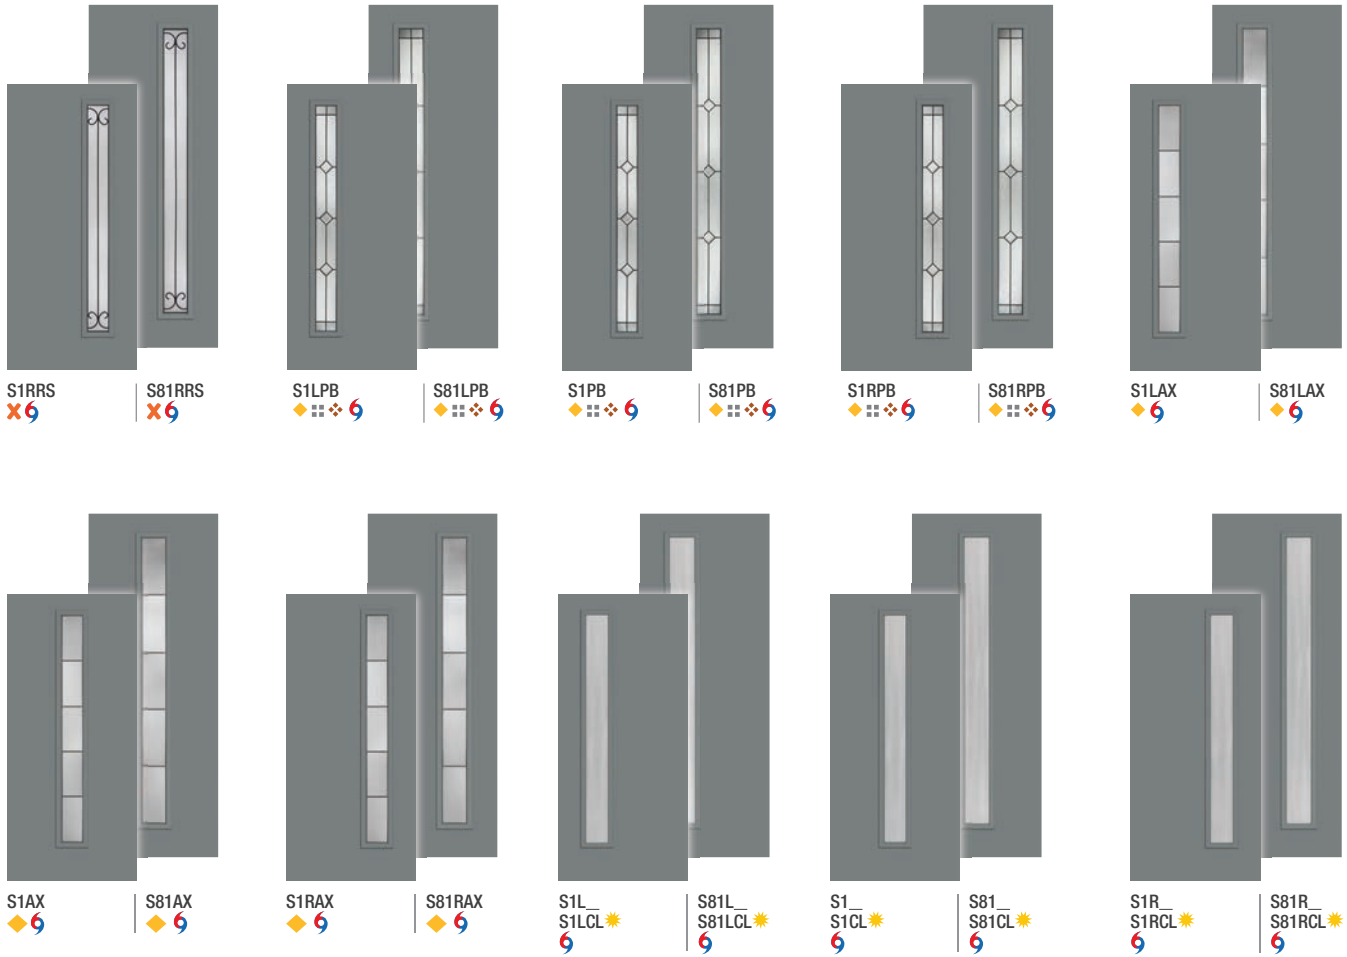

Línea *Continued*

Pulse®

Echo

Note: Product images show exterior side of door.