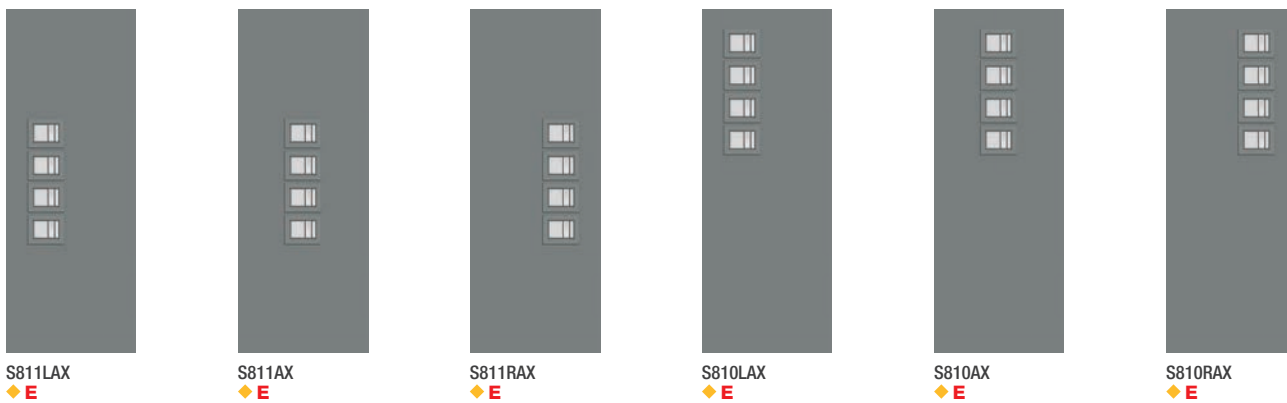

S811LAX
◆ E

S811AX
◆ E

S811RAX
◆ E

S810LAX
◆ E

S810AX
◆ E

S810RAX
◆ E