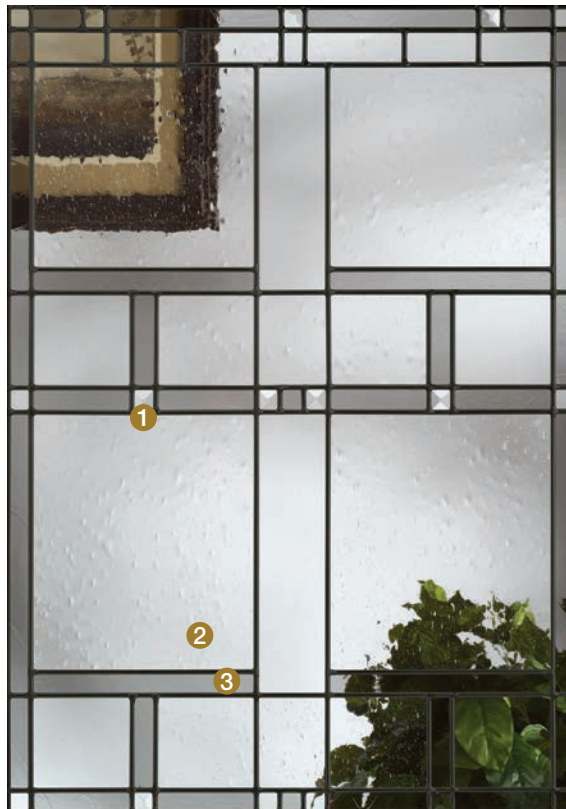

Glass Shapes

Black Nickel

Glass Privacy Rating

Note: Glass privacy ratings may be more or less than indicated, based on glass design and size of glass. Glass designs may differ from depiction due to size and hand craftsmanship of glass. See your Therma-Tru seller or visit www.thermatru.com for details on glass privacy ratings and designs.