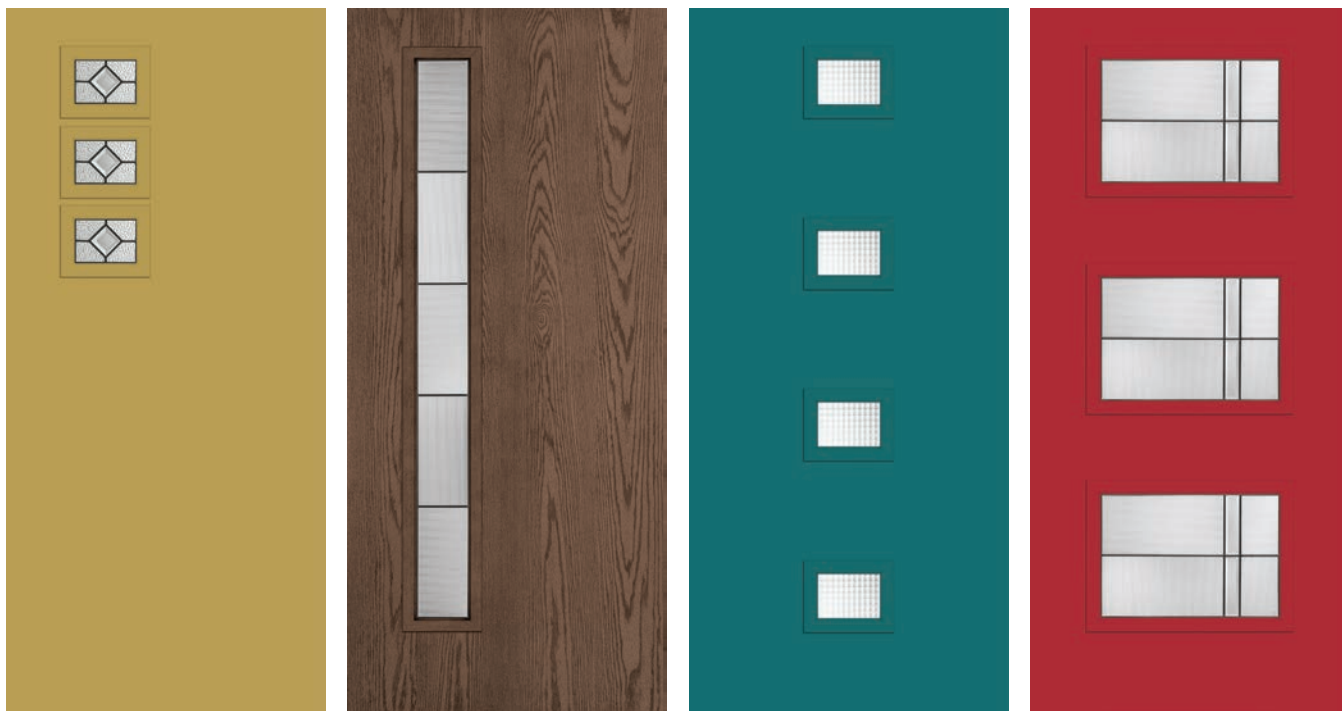

It's your decision, by design.

Pulse is geometry with energy. Designed to be fun and easy to mix and match with sleek, flush door and sidelite styles, you can create a modern entrance without missing a beat. Explore all the possible combinations at thermatru.com/pulse. Mix and match to get the style numbers needed to order. Turn the page for a glimpse of available styles and sizes.

The creativity is unlimited. Stain or paint the entrance any color.

These doors and sidelites come ready to stain or paint. So there's no limit to the creativity you can use when it comes to finishing touches.

WBDR / HVHZ Options: Look for this icon to find door styles that can be configured for WBDR or HVHZ.*