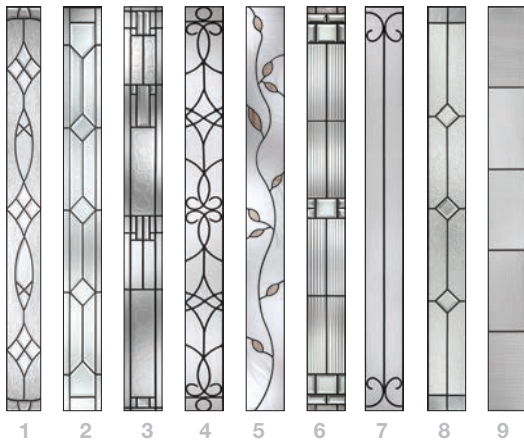

Decorative Glass

Available for Línea.