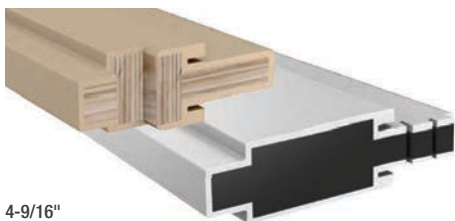

### NEW Storm Door-Ready Mullions

4-9/16"  
6-9/16"