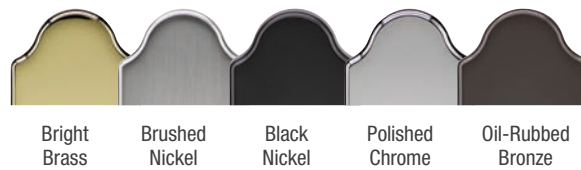

Finish Options