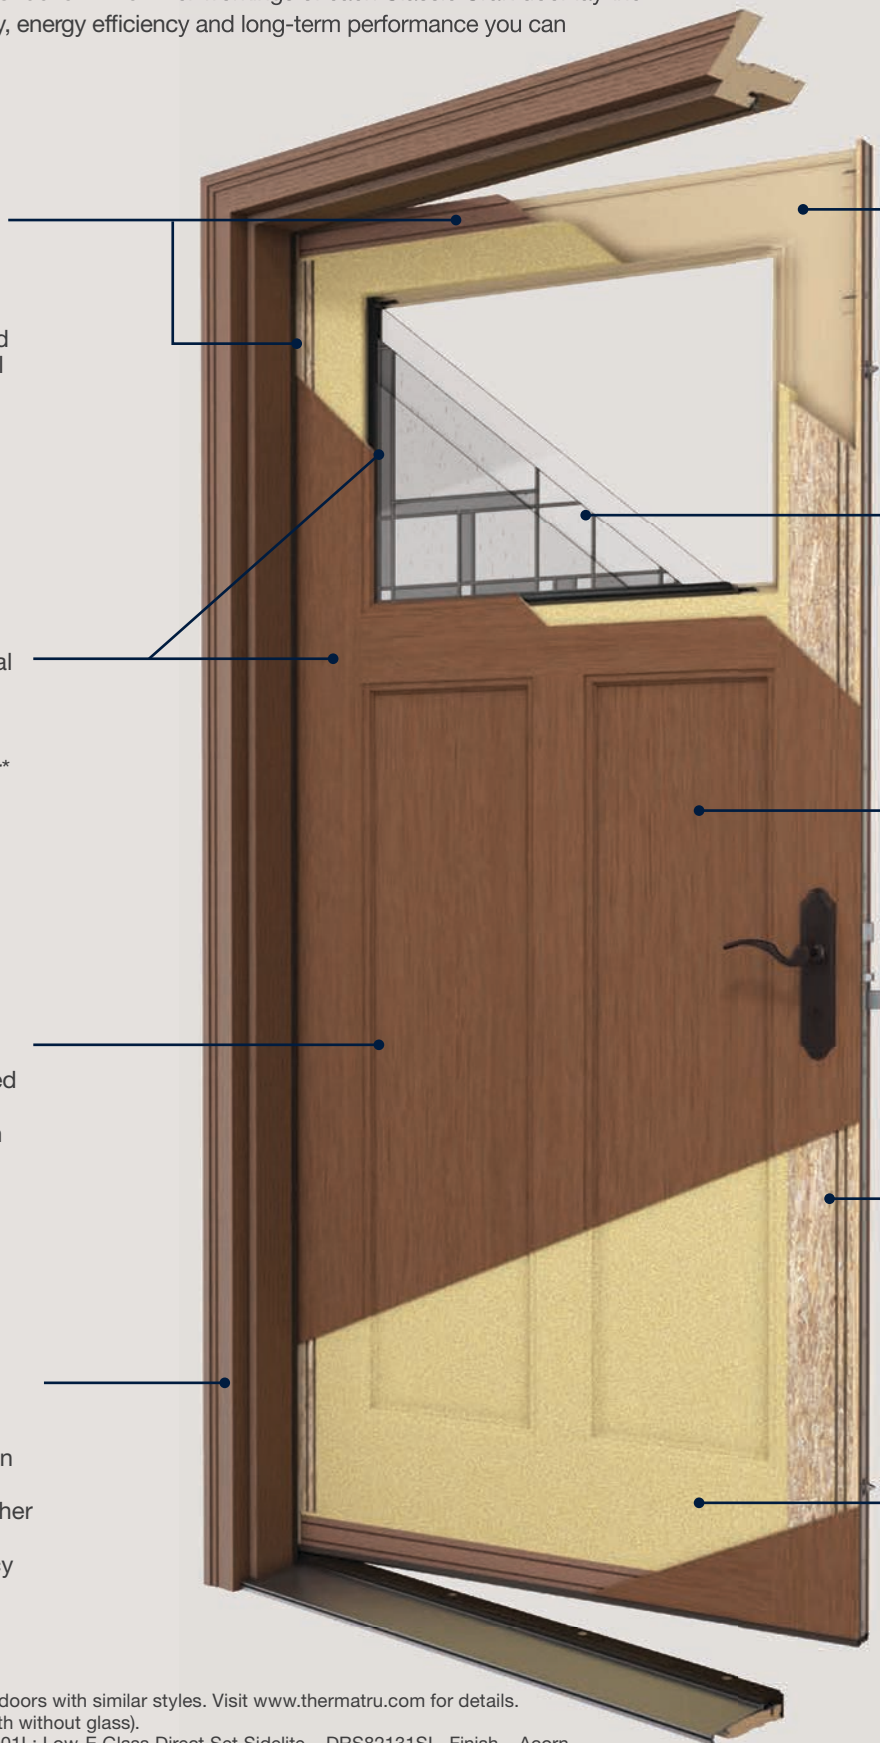

Premium construction, inside and out.

Highlighting the best of craftsmanship and innovation, Classic Craft premium entryways boast impressive, well-designed features and remarkable construction. The inner workings of each Classic Craft door lay the foundation for exceptional strength, security, energy efficiency and long-term performance you can depend on for years to come.

Engineered for Moisture Protection

Features composite top and bottom rails and solid hardwood edges for increased moisture and rot protection all the way around the door.

Designed with Authenticity

Features construction identical to wood doors with narrow stiles and rails, and flush-glazed glass options that are more than 10% wider* to welcome more natural light into the home.

Tested to Withstand Mother Nature

Designed and rigorously tested to withstand and protect from the damaging effects of harsh weather conditions.

Therma-Tru® Door Frame

Created specifically for Thermo-Tru doors to deliver an entire entry system designed and engineered to work together to resist leaks and drafts, and help maintain energy efficiency and weather resistance.

*Comparison of Classic Craft to other standard fiberglass doors with similar styles. Visit www.thermatru.com for details.

**Comparison of R-Values of fiberglass to wood doors (both without glass).

Right Page Top: Classic Craft Walnut Grain Door – CCW8901L; Low-E Glass Direct Set Sidelite – DRS82131SL, Finish – Acorn

Right Page Middle: Classic Craft Mahogany Grain, Low-E Glass, Door – CCR30020; Provincial Glass, Sidelites – CCR3408SL;

Low-E Glass, Transom – 19220T, Finish – Driftwood

Right Page Bottom: Classic Craft Canvas Door – CCV220, Low-E Glass, Sidelites – CCV100SL, Finish – Indigo