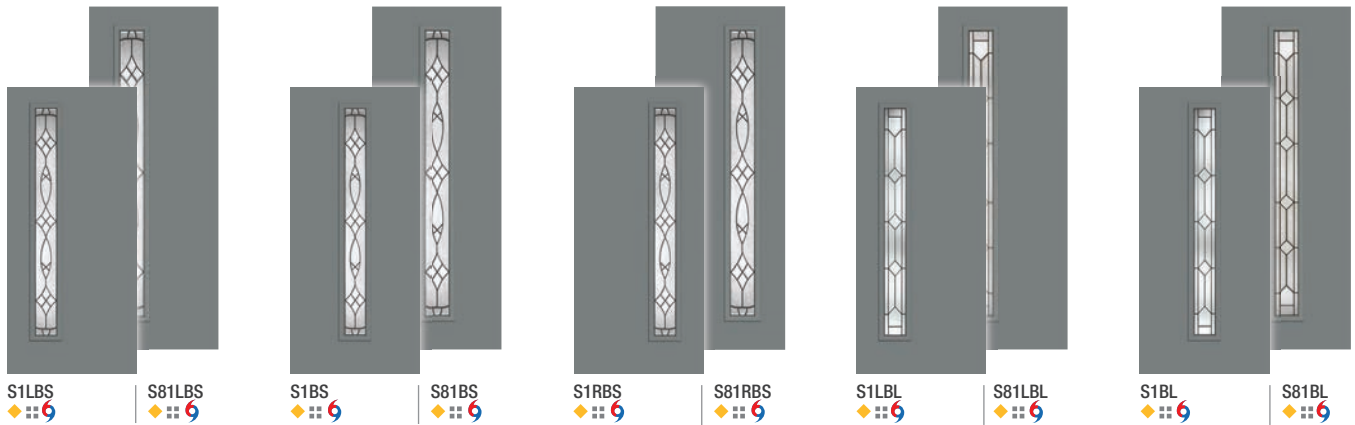

Línea

Note: Product images show exterior side of door.

It's your decision, by design.

Select a look for the door and sidelites. Choose a material. Find an available glass design and frame to complete the statement. Stain or paint it any color. Explore all the possible combinations at thermatru.com/pulse.

Note: Door and sidelite styles shown in smooth fiberglass with flat lite frame. To see styles in other material choices, go to thermatru.com/pulse.

Note: See page 293 for important product details that may help with your purchase decision.
Top: Pulse Ari, Axis Glass with Scrolled Lite Frame, Door – S83AX, ©TheHouseDesigners.com