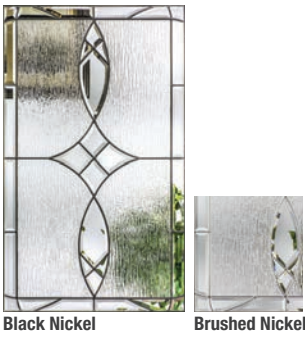

Decorative & Specialty Glass Designs**

Black Nickel   Brushed Nickel
Blackstone™
Glass Privacy Rating: **7**