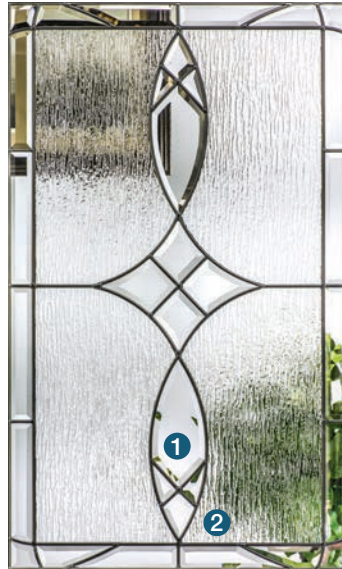

Decorative & Specialty Glass Designs

Blackstone®

Traditional English design meets **1** clear curved bevels, **2** rainglass and coming to create the distinctive styling of Blackstone. Entries get the best of both privacy and simple refinement.

Black Nickel