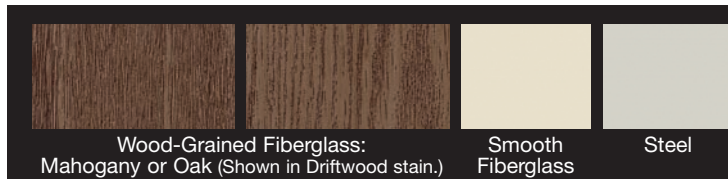

It's your decision, by design.

Select a look for the door and sidelites. Choose a material. Find an available glass design and frame to complete the statement. Stain or paint it any color. Explore all the possible combinations at thermatru.com/pulse.

Note: Door and sidelite styles shown in smooth fiberglass with flat lite frame. To see styles in other material choices, go to thermatru.com/pulse.