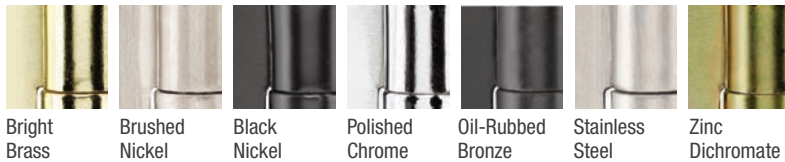

Self-Aligning Ball-Bearing

(Recommended for heavier Fiber-Classic, Smooth-Star and Steel doors.)

Contains locating tabs to assist in accurate alignment with specific door systems.

Classic-Craft® Ball-Bearing

(Recommended for Classic-Craft premium entryways.)

Ball bearings help protect each hinge pivot for added support and stability.

Self-Aligning

(Recommended for heavier Fiber-Classic, Smooth-Star and Steel doors.)

Contains locating tabs to provide accurate alignment with specific door systems. Note: Non-removable pin option available with fixed pins, providing security on outswing applications.

Classic-Craft® Ball-Bearing – Staggered Hole Pattern

(Recommended for Classic-Craft premium entryways.)

Ball bearings help protect each hinge pivot for added support and stability. Staggered hole pattern helps simplify assembly process. Note: Non-removable pin option available with fixed pins, providing security on outswing applications.

Security Tab

Security tabs prevent door from being taken off hinges, providing security on outswing applications.

Spring-Loaded

UL Listed with self-closing spring mechanism that helps pull the door closed for convenience or meets code requirements that may be applicable in Fire-door applications.**

Hinge Finish Options

Bright Brass   Brushed Nickel   Black Nickel   Polished Chrome   Oil-Rubbed Bronze   Stainless Steel   Zinc Dichromate

Hinge Finish Options	■ = Available • = Not Applicable		Adjustable	Classic Craft® Ball-Bearing	Classic Craft® Ball-Bearing – Staggered Hole Pattern	Classic Craft® Ball-Bearing – Staggered Hole Pattern (Non-Removable Pin)	Self-Aligning Ball-Bearing	Self-Aligning	Self-Aligning NRP (Non-Removable Pin)	Security Tab	Spring-Loaded
	Bright Brass	■	■	■	■	■	■	•	•	•	•
Brushed Nickel	■	■	■	■	■	■	■	■	■	■	
Black Nickel	■	■	■	■	■	■	•	■	•	■	
Polished Chrome	■	■	■	■	■	■	•	■	•	■	
Oil-Rubbed Bronze	■	■	■	■	■	■	■	■	•	■	
Stainless Steel	•	■	■	■	■	■	■	•	■	■	
Zinc Dichromate	•	■	■	■	■	■	■	■	■	■	

Hinges position the door to properly compress the weatherstrip and help ensure smooth operation. Features options to suit various applications and mate with mortise pockets machined into our doors. Adjustable security strike plate wraps around the jamb and engages the frame for added support and strength, and resistance against forced entry.