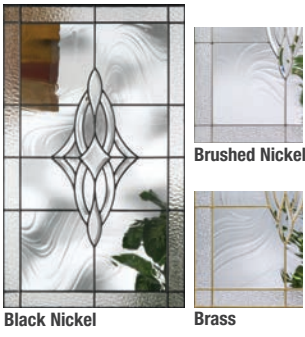

Black Nickel   Brass
Wellesley™
Glass Privacy Rating: **6**