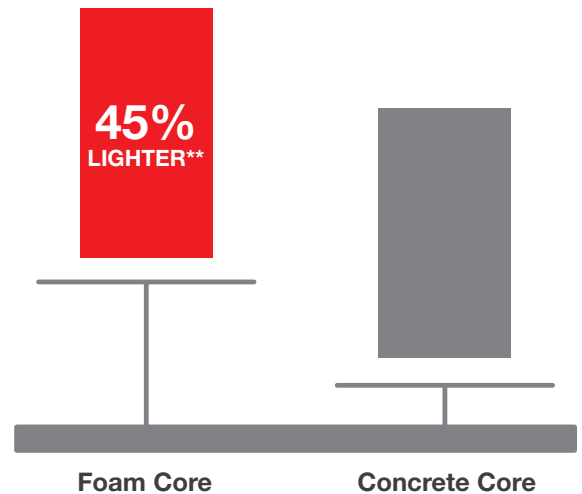

*To confirm fire door requirements in your jurisdiction, always check with your local building code authority.
**Comparison of 20-minute foam core Fire-rated door to a 20-minute concrete core Fire-rated door with similar style.
Note: To see the full results of third-party Intertek, Warnock-Hersey testing, visit www.thermatru.com/performance.
Top: Fiber-Classic Mahogany Collection Door – FMF205, Finish – Driftwood