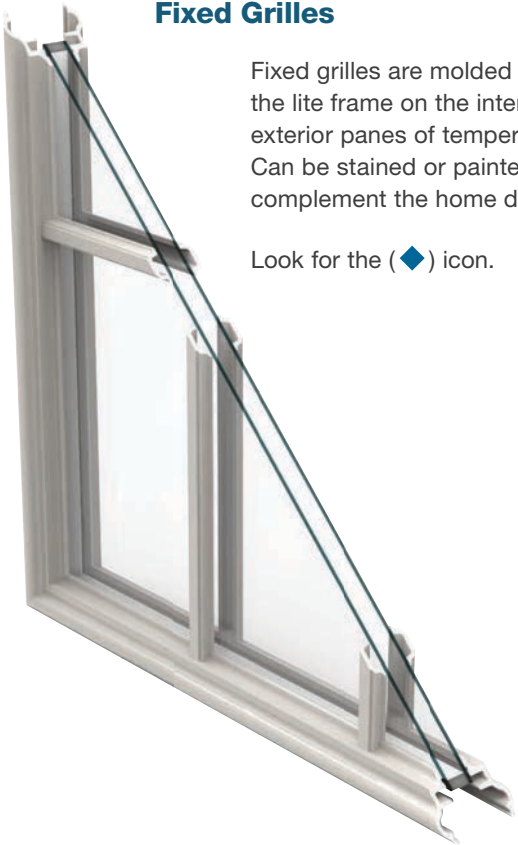

Fixed Grilles

Fixed grilles are molded as part of the lite frame on the interior and exterior panes of tempered glass. Can be stained or painted to complement the home décor.

Look for the (◆) icon.