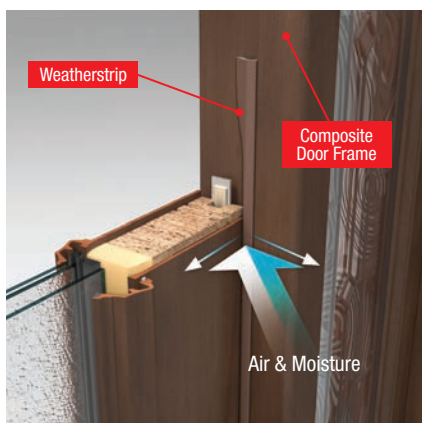

1 Weatherstrip is engineered in a variety of profiles to provide the best possible fit with our door systems, helping to deliver a precise seal between the **door** and **frame**. In addition, a rot-free Therma-Tru **composite door frame*** delivers extra protection from the damaging effects of moisture.