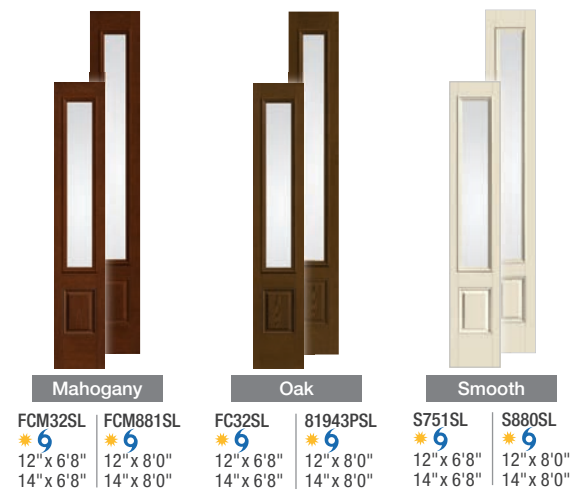

Clear Glass

Key

- Flush-Glazed Glass with Detailed Sticking (FG)
- Low-E Glass (LE)
- Simulated Divided Lites (SDL)

- Simulated Divided Lites (SDLF1)
- Flat or Contour White Grilles Between Glass (GBGF / GBGC)
- Flat or Contour Almond Grilles Between Glass (GBGF / GBGC)

- Flat or Contour Bronze Grilles Between Glass (GBGF / GBGC)
- NEW Flat or Contour Black Grilles Between Glass (GBGF / GBGC)
- Removable Wood Grilles (RG)

- Fixed Grilles (FXG)
- WBDR Options