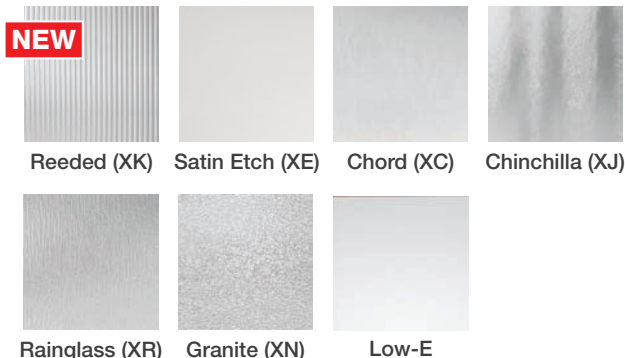

Available Glass Designs